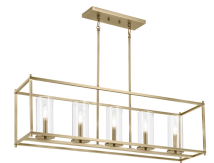

SPECIFICATIONS

Certifications/Qualifications

Prop65	No
Location Rating	Dry kichler.com/warranty

Dimensions

Height	22.25"
Overall Height	61"
Weight	10.5 LBS
Canopy Width	5"
Canopy Depth	1"
Chain/Stem Length	36"

Mounting/Installation

Interior/Exterior	Interior Product
Mounting Weight	7 LBS
Modular	No
Lead Wire Length	96

FIXTURE ATTRIBUTES

Housing/Glass

Primary Material	Steel
Shade Included	No

Product/Ordering Information

SKU	43999NI
Finish	Brushed Nickel
UPC	783927531900

Finishes

-  Black
-  Brushed Nickel
-  Chrome
-  Natural Brass
-  Olde Bronze

ALSO IN THIS FAMILY

43995BK

43995CH

43995NBR

43995NI