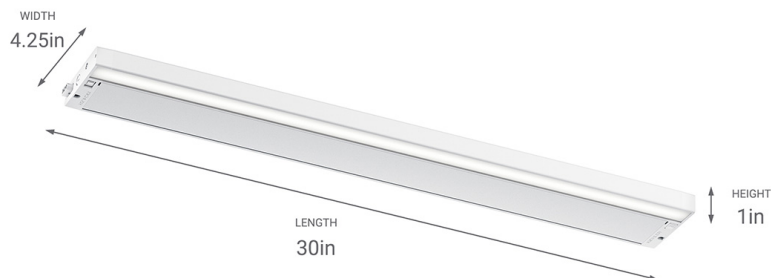

SPECIFICATIONS

Certifications/Qualifications

ADA Compliant	No
Prop65	No
DarkSky Approved	No
Location Rating	Dry
	kichler.com/warranty

Dimensions

Height	1"
Length	30"
Width	4.25"
Weight	2.5 LBS

Electrical

Input Voltage	120 V
---------------	-------

Light Source

Light Source	Integrated LED
Lamp Included	Integrated
# Of Bulbs/LED Modules	1
Max Or Nominal Watt	14.9 W
Max Wattage/Range	16
Dimmable	Yes

Mounting/Installation

Interior/Exterior	Interior Product
Mounting Style	Surface Mount
Mountable On Wall Or Ceiling	No
Mounting Weight	2.5 LBS
Modular	Yes
Wire Connectors	Wire Nuts

FIXTURE ATTRIBUTES

Housing/Glass

Primary Material	Aluminum
Diffuser Description	Lens

Product/Ordering Information

SKU	6UCSK30WHT
Finish	Textured White
UPC	783927525732

Finishes

- Textured White

CCT Data