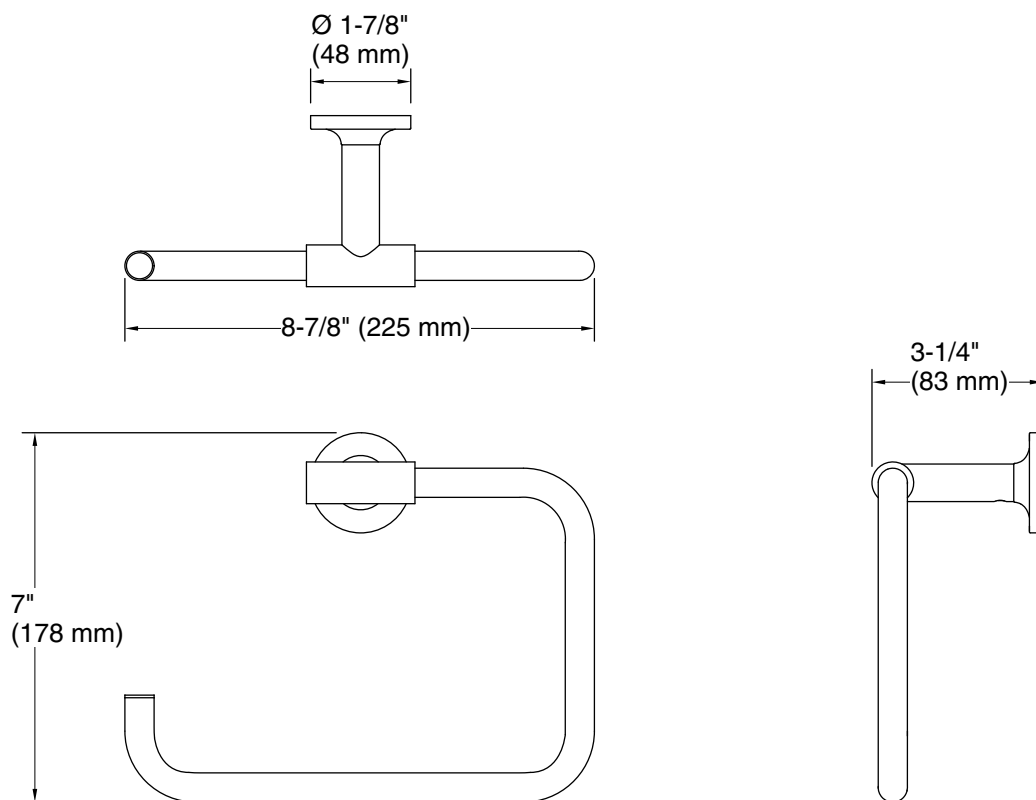

Technical Information

All product dimensions are nominal.

Material: Metal

Notes

Install this product according to the installation instructions.