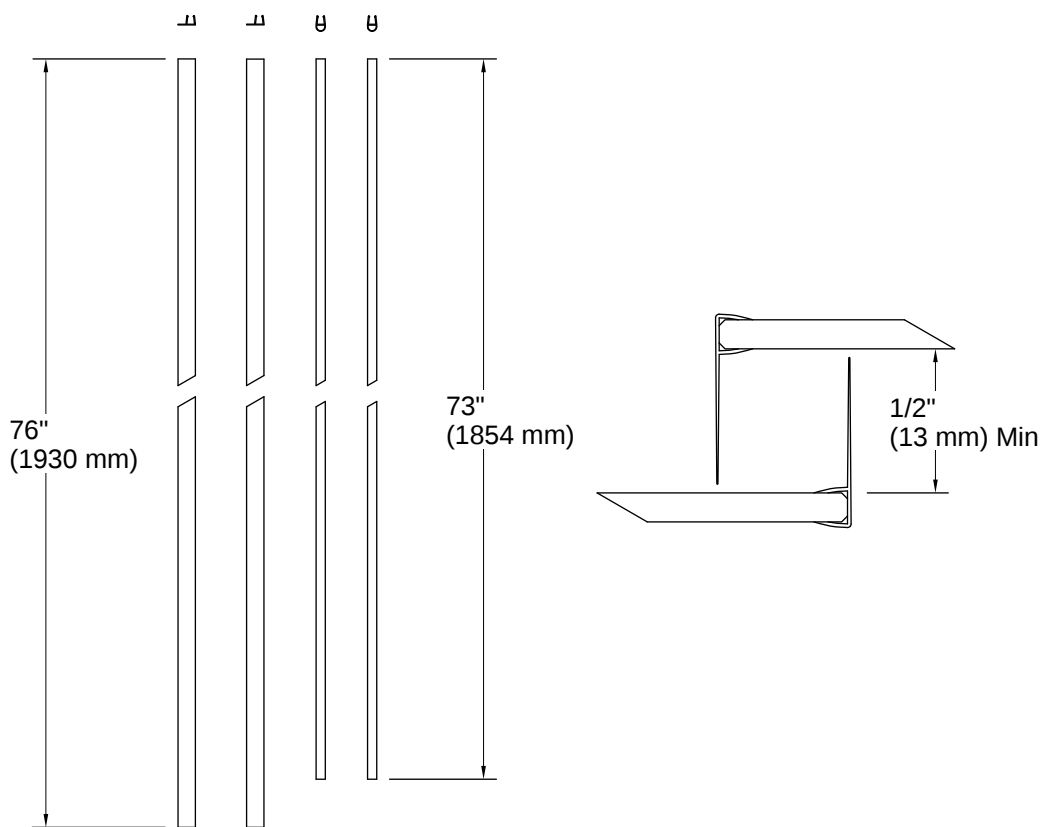

Installation Notes

Install this product according to the installation instructions.