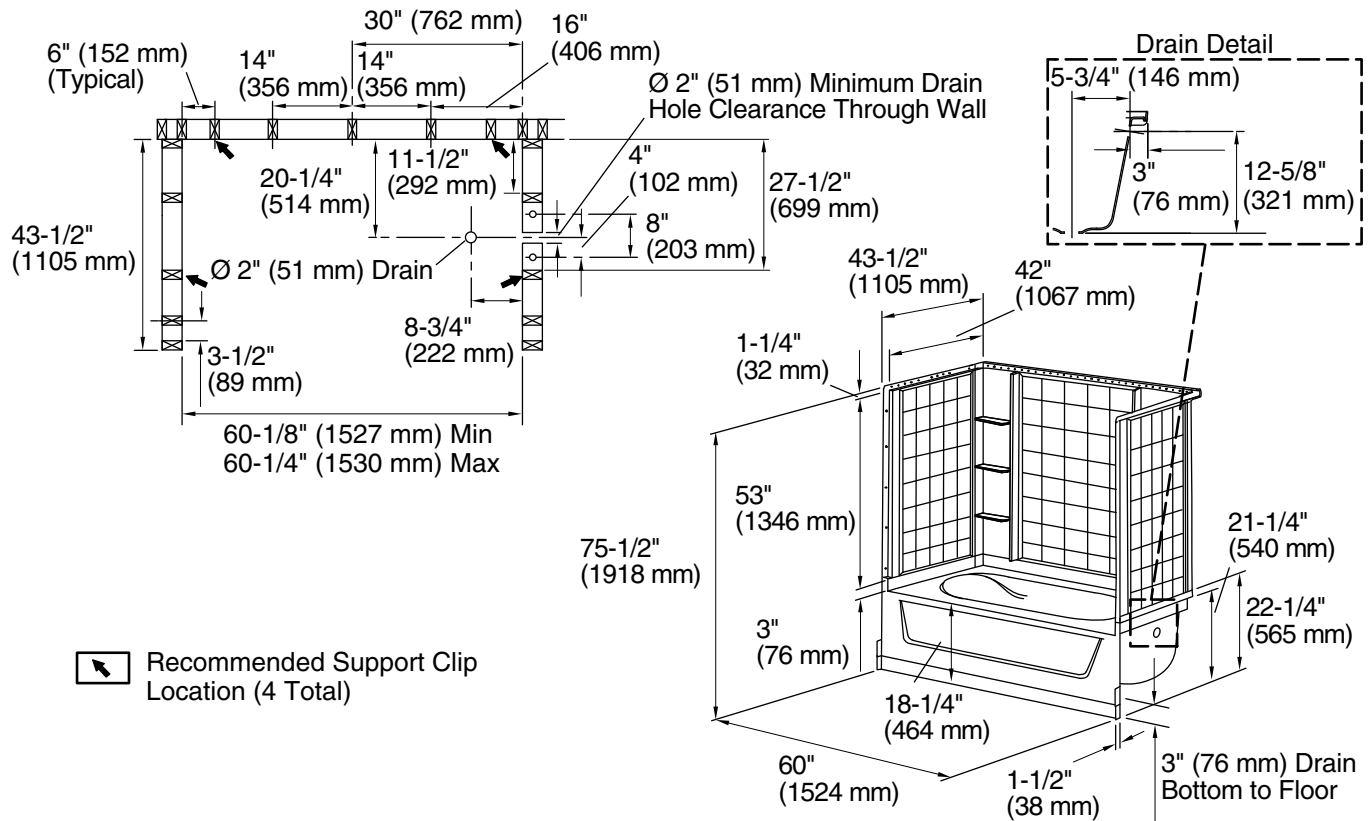

### Features

- 18-1/4 apron
- Tongue-and-groove walls with snap-together installation
- Tile look
- Corner shelves; built-in armrests and contoured back
- 3" (76 mm) drain-to-floor clearance for above-floor drain installation

### Included Components

- 71114100 60" x 42" Vikrell® bath/shower wall set
- 71111122 60" x 42" Vikrell® bath, right above-floor drain

#### Color Code Description

	0	White
--	---	-------

**Technical Information**

All product dimensions are nominal.

Drain location:	Right
Basin area, bottom:	40" x 27" (1016 mm x 686 mm)
Basin area, top:	52" x 35" (1321 mm x 889 mm)
Water depth:	11" (279 mm)
Water capacity:	55 gal (208.2 L)
Minimum flat for door:	3-1/4" (83 mm)
Maximum door height:	55-3/4" (1416 mm)
Maximum door width:	58-1/2" (1486 mm)