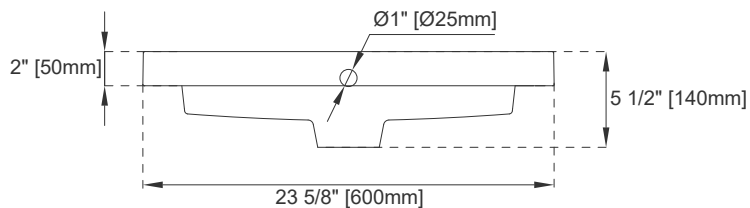

23.6" CSP SERIES BASIN

JAMES MARTIN
VANITIES

CSP-S2418-WG

Features and Materials

Countertop Materials: Composite Stone
Number of Basins: One, Integrated Sinktop
Basin Overflow: Yes, Rear Facing
Certifications: ICC-ES PMG-1568

Dimension

Length: 23-5/8"
Width: 18-1/8"
Basin Depth: 3-5/8"
Overall Height: 5-1/2"
Visible Height: 2"

23.6" CSP SERIES BASIN

JAMES MARTIN VANITIES

CSP-S2418-WG

Top View

Side View

Front View

All dimensions are nominal

Visit website for warranty and installation information
www.jamesmartinvanities.com