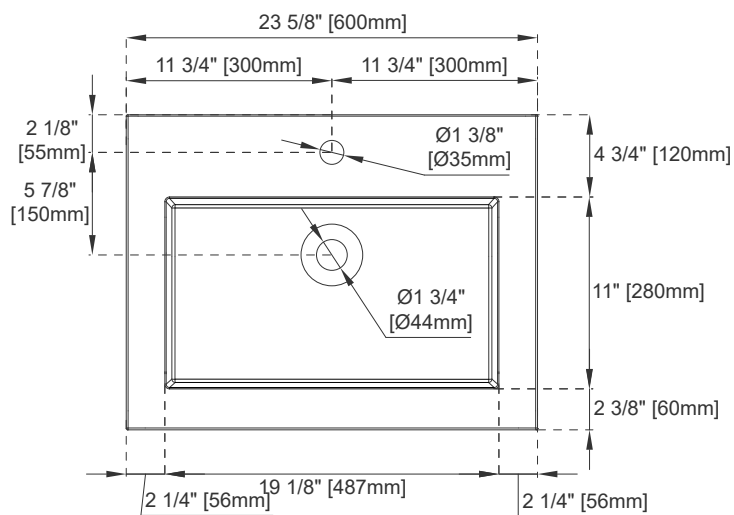

23.6" CSP SERIES BASIN

JAMES MARTIN
VANITIES

CSP-S2418-WG

Features and Materials

Countertop Materials: Composite Stone
Number of Basins: One, Integrated Sinktop
Basin Overflow: Yes, Rear Facing
Certifications: ICC-ES PMG-1568

Dimension

Length: 23-5/8"
Width: 18-1/8"
Basin Depth: 3-5/8"
Overall Height: 5-1/2"
Visible Height: 2"

23.6" CSP SERIES BASIN

JAMES MARTIN VANITIES

CSP-S2418-WG

Top View

Side View

Front View

All dimensions are nominal

Visit website for warranty and installation information
www.jamesmartinvanities.com