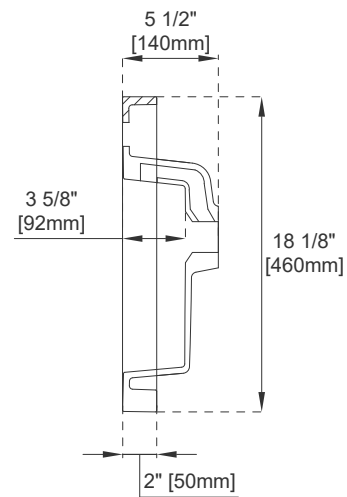

23.6" CSP SERIES BASIN

JAMES MARTIN
VANITIES

CSP-S2418-WG

Features and Materials

Countertop Materials: Composite Stone
Number of Basins: One, Integrated Sinktop
Basin Overflow: Yes, Rear Facing
Certifications: ICC-ES PMG-1568

Dimension

Length: 23-5/8"
Width: 18-1/8"
Basin Depth: 3-5/8"
Overall Height: 5-1/2"
Visible Height: 2"

23.6" CSP SERIES BASIN

JAMES MARTIN VANITIES

CSP-S2418-WG

Top View

Side View

Front View

All dimensions are nominal

Visit website for warranty and installation information
www.jamesmartinvanities.com