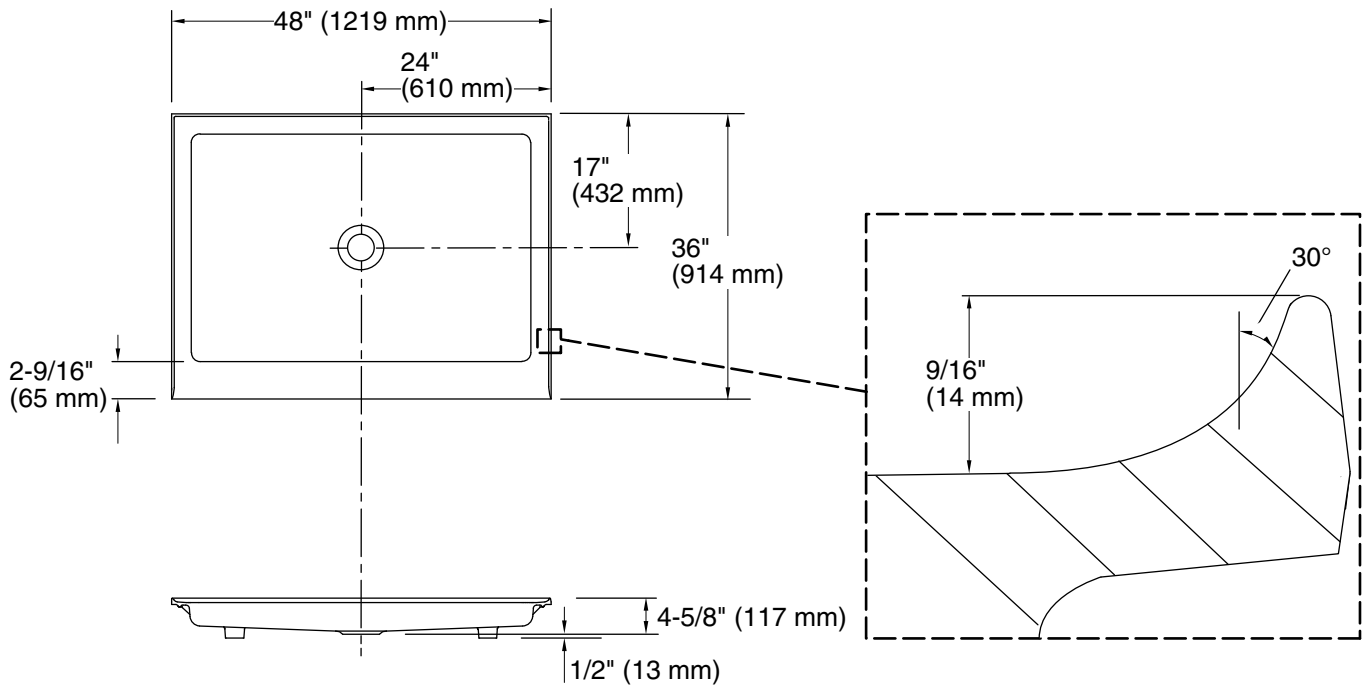

| Color | Code | Description |
|---|------|--------------|
|  | 0 | White |
|  | 7 | Black Black™ |

Technical Information

All product dimensions are nominal.

| | |
|------------------------|--|
| Drain location: | Center |
| Weight: | 175 lbs (79.4 kg) |
| Minimum floor load: | 20 lbs/ft ² (97.6 kg/m ²) |
| Minimum flat for door: | 1-1/16" (28 mm) |

Notes

Measure your actual product for rough-in details.

Install this product according to the installation instructions.

The dimensions are applicable for this product only and should not be used to fabricate substitute bases for shower enclosures.