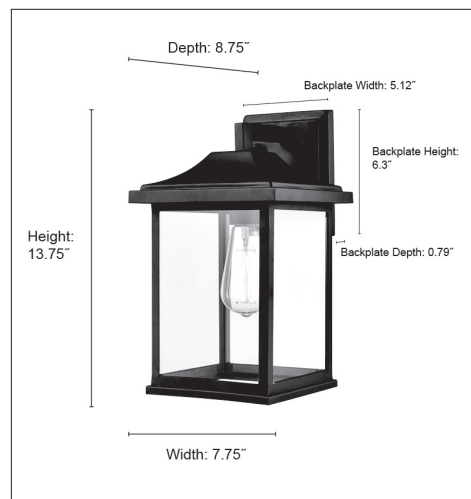

91061

ONE LIGHT OUTDOOR WALL MOUNT

FINISH

TBK - Textured Black

DIMENSIONS

Width 7.75"
Height 13.75"
Depth 8.75"
Backplate Width 5.12"
Backplate Height 6.3"
Backplate Depth 0.79"
Weight 4.56 lbs

MATERIAL

Steel

GLASS

Glass Clear

LAMPING

Bulbs 1-Medium
Bulb Base Medium (E26)
Watts per Bulb 100W
Voltage 120V
Total Wattage 100W
Bulbs Included No

CERTIFICATION

ETL Listed Wet Location

ITEM NUMBER

SKU's 91061 TBK

91061 TBK

Millennium Lighting
105 Declaration Drive
McDonough, GA 30253
www.millenniumlighting.com