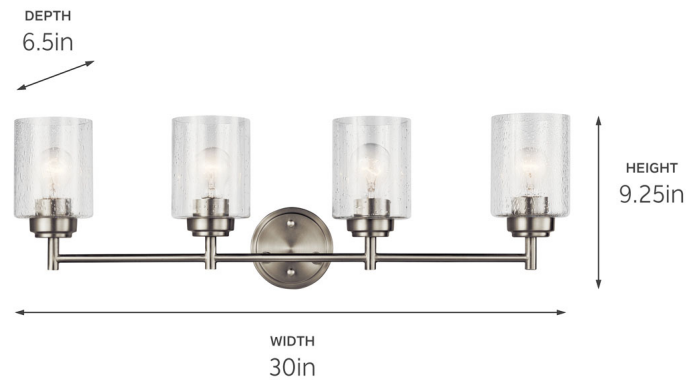

SPECIFICATIONS

Certifications/Qualifications

ADA Compliant	No
Prop65	No
DarkSky Approved	No
Location Rating	Damp
	kichler.com/warranty

Dimensions

Height	9.25"
Width	30"
Height From Center Of Wall Opening (Spec Sheet)	7"
Depth	6.5"
Weight	5.5 LBS
Canopy Width	4.75"
Canopy Depth	1"

Electrical

Input Voltage	120 V

Light Source

Light Source	Bulb
Lamp Included	Not Included
# Of Bulbs/LED Modules	4
Max Or Nominal Watt	75 W
Lamp Type	A19
Socket Type	E26 (Medium)
Dimmable	Yes

Mounting/Installation

Interior/Exterior	Interior Product
Mounting Weight	2.3 LBS
Install Glass Up Or Down	Both
Modular	No
Lead Wire Length	6

FIXTURE ATTRIBUTES

Housing/Glass

Primary Material	Steel
Shade Included	No
Shade Dimensions	4.25 DIA X 5.50

Product/Ordering Information

Sku	45887NI
Finish	Brushed Nickel
UPC	783927539401

Finishes

- Black
- Brushed Nickel
- Natural Brass
- Olde Bronze

ALSO IN THIS FAMILY