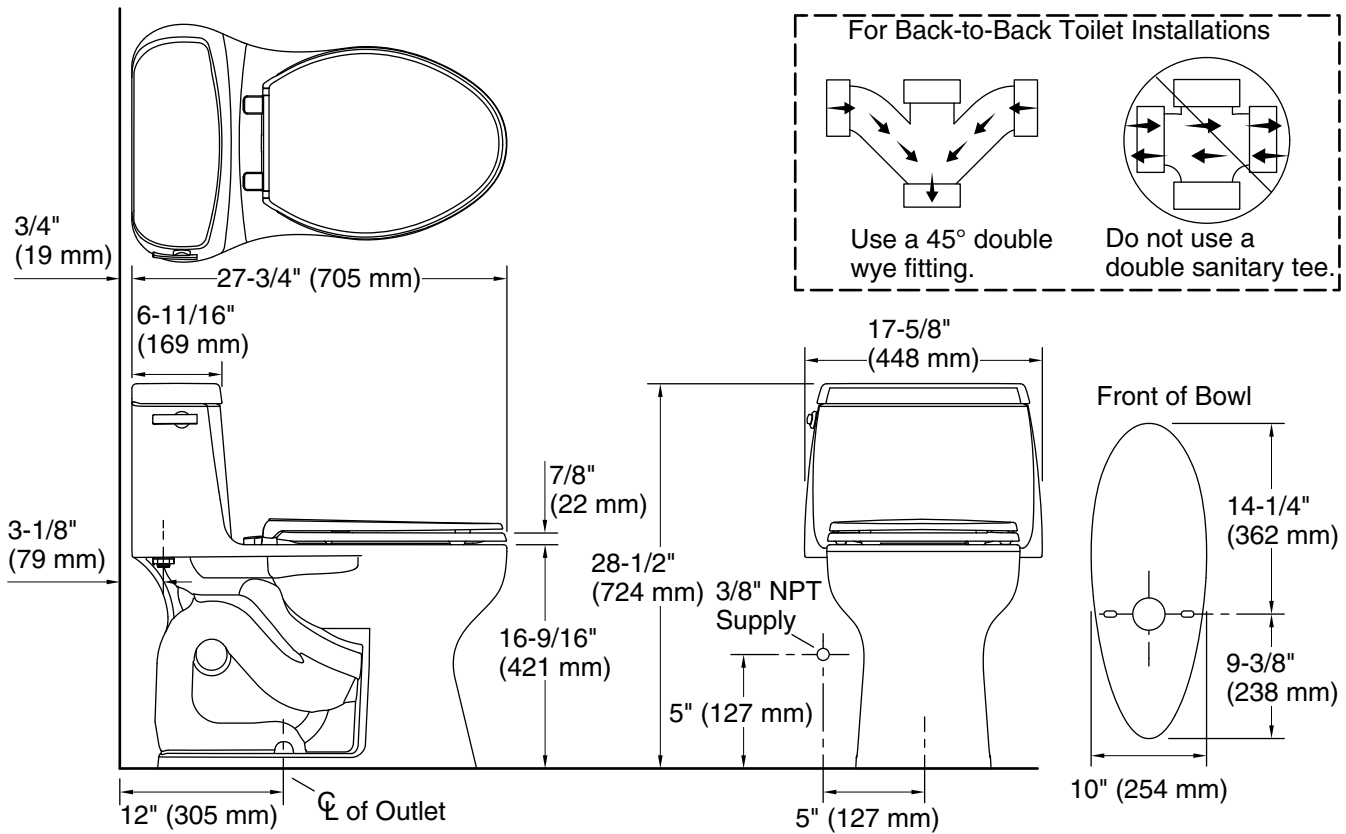

Technical Information

All product dimensions are nominal.

Toilet type:	Floor-mount
Waste Outlet:	Floor
Bowl shape:	Elongated
Flush type:	Revolution 360, AquaPiston
Trap passageway:	2" (51 mm)
Water surface size:	10" x 8" (254 mm x 203 mm)
Rim to water surface:	6-11/16" (170 mm)
Rough-in:	12" (305 mm)
Seat-mounting holes:	5-1/2" (140 mm)

Fixture Supply Requirements

Min static pressure:	20 psi (137.9 kPa)
Max static pressure:	80 psi (551.6 kPa)

Notes

Install this product according to the installation instructions.

ADA, OBC, CSA B651 compliant when installed to the specific requirements of these regulations.

Plumbing codes may require elongated toilets and elongated, open-front seats in public bathrooms.

Accessibility standards may require controls to be located on the open side of the toilet.