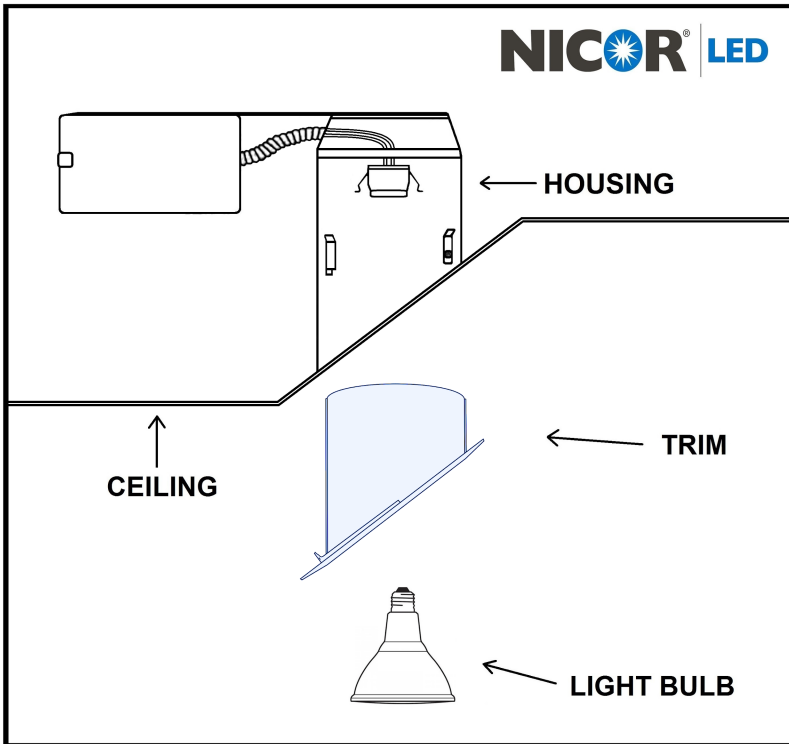

17730

6" Super Slope Baffle Trim

Product Description

Maximum Lamp Rating
150W | BR40/PAR38

Dimensions
Trim width: 9.25in
Height: 7.125in

Ordering Information

Catalog Number	Trim Color
<input type="checkbox"/> 17730BK-WH	Black (With White Trim Ring)
<input type="checkbox"/> 17730OB-ABZ	Oil-Rubbed Bronze (With Aged Bronze Trim Ring)
<input type="checkbox"/> 17730OB	Oil-Rubbed Bronze (With Ob Trim Ring)
<input type="checkbox"/> 17730WH	White (With White Trim Ring)