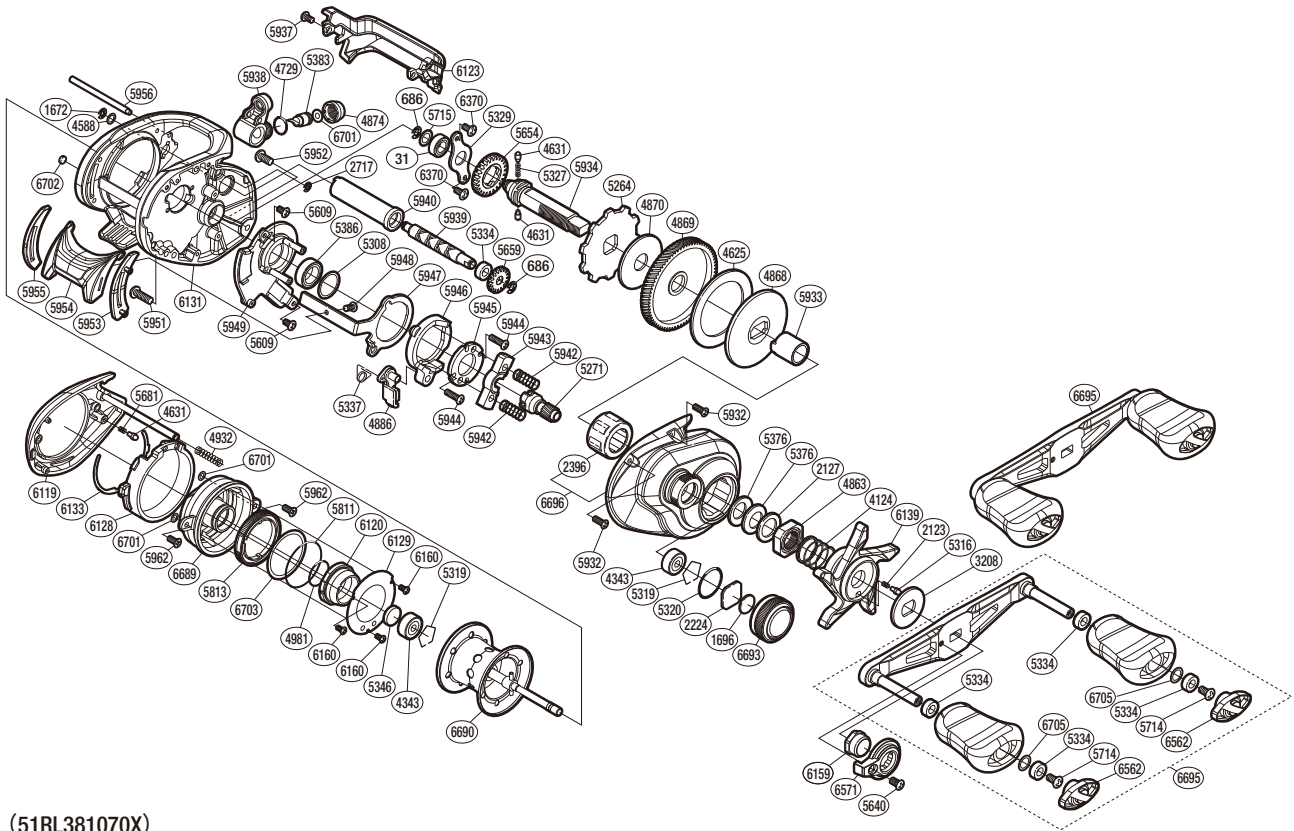

SHIMANO

SLX SA-RB

SLXMGL70

(51RL381070X)

Please note that the number of adjusting washers may not be the same as shown in the exploded views. (Adjustment will vary with each individual product.)

Part No.	Description	Part No.	Description	Part No.	Description
BNT0031	Ball Bearing	BNT5329	Drive Shaft Retainer	BNT5951	Screw
BNT0686	E Lock	BNT5334	Bushing	BNT5952	Screw
BNT1672	E Lock	BNT5337	Clutch Pawl Spring	BNT5953	Clutch Bar Guide B
BNT1696	Cast Control Spacer B	BNT5346	Spacer B	BNT5954	Clutch Button
BNT2123	Click Spring	BNT5376	Drag Spring Washer	BNT5955	Clutch Bar Guide A
BNT2127	Star Drag Spacer	BNT5383	Line Guide Pawl	BNT5956	Stabilizer Bar
BNT2224	Spool Tension Spacer A	BNT5386	Ball Bearing	BNT5962	Screw
BNT2396	Roller Clutch Bearing	BNT5609	Screw	BNT6119	Left Side Plate Assembly
BNT2717	E Lock	BNT5640	Screw	BNT6120	Brake Pipe Gear Assembly
BNT3208	Star Drag Click Plate	BNT5654	Idle Gear	BNT6123	Level Wind Protector
BNT4124	Star Drag Spring	BNT5659	Idle Gear	BNT6128	B Side Plate Cam Lever
BNT4343	Ball Bearing	BNT5681	Spring	BNT6129	Br Dial Retainer Plate
BNT4588	Washer	BNT5714	Screw	BNT6131	Frame
BNT4625	Drag Washer	BNT5715	Washer	BNT6133	Washer
BNT4631	Idle Gear Pin	BNT5811	O Ring	BNT6139	Star Drag
BNT4729	O Ring	BNT5813	Brake Dial	BNT6159	Handle Nut
BNT4863	Star Drag Nut	BNT5932	Screw	BNT6160	Screw
BNT4868	Key Washer	BNT5933	Roller Clutch Inner Tube	BNT6370	Screw
BNT4869	Drive Gear	BNT5934	Drive Shaft	BNT6562	Handle Knob Seal
BNT4870	Drag Washer	BNT5937	Screw	BNT6571	Handle Nut Plate
BNT4874	Pawl Cap	BNT5938	Line Guide Assembly	BNT6689	Dial Case
BNT4886	Clutch Pawl	BNT5939	Worm Shaft	BNT6690	Spool Assembly
BNT4932	Click Spring	BNT5940	Level Wind Guard	BNT6693	Cast Control Cap
BNT4981	O Ring	BNT5942	Yoke Spring	BNT6695	Handle Assembly
BNT5264	Anti-Reverse Ratchet	BNT5943	Yoke	BNT6696	Right Side Plate Assembly
BNT5271	Pinion Gear	BNT5944	Screw	BNT6701	Washer
BNT5308	Washer	BNT5945	Clutch Cam Retainer	BNT6702	Washer
BNT5316	Click Pin	BNT5946	Clutch Cam	BNT6703	Washer
BNT5319	Bearing Retainer	BNT5947	Clutch Plate	BNT6705	Washer
BNT5320	O Ring	BNT5948	Screw		
BNT5327	Idle Gear Spring	BNT5949	Clutch Guard Assembly	BNT4692	B-100 Oil (Accessory)