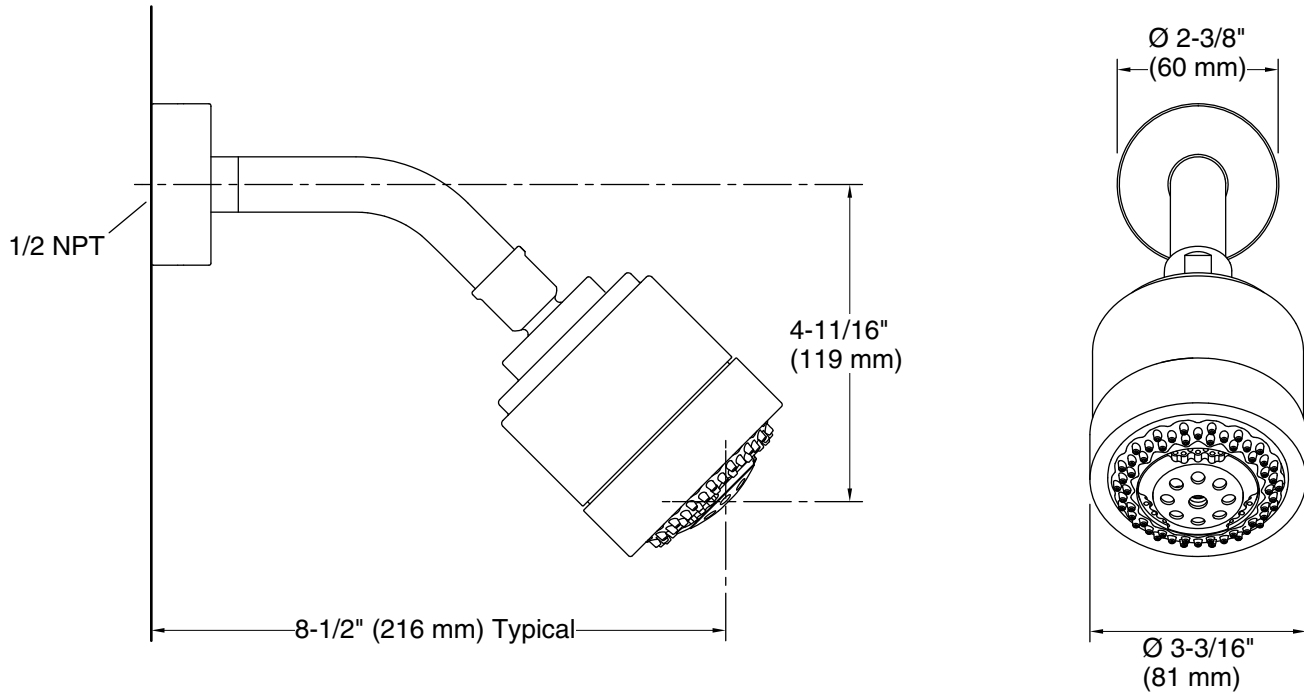

KALLISTA®

KALLISTA Showerhead with Arm P21501-00

Features

- A selection of products within this collection is in stock and ready to ship. Please visit kallista.com/resources/#ReadyToShip for the complete list of Ready-to-Ship products and finishes
- High-quality solid-brass construction for durability and reliability
- Three spray options available with a simple turn (wide coverage spray, rhythmic pulse spray, and soft aerated spray)
- Easy-to-clean sprayface resists mineral buildup
- 1.75 gpm (6.6 lpm) maximum flow rate
- Wall-mount installation

KALLISTA

KALLISTA
Showerhead with Arm
P21501-00

Technical Information

All product dimensions are nominal.

Shower/Rainhead rated max flow: 1.75 gal/min (6.6 l/min)

Notes

For use with automatic compensating valves rated at 1.75 gal/min (6.6 l/min) or less.