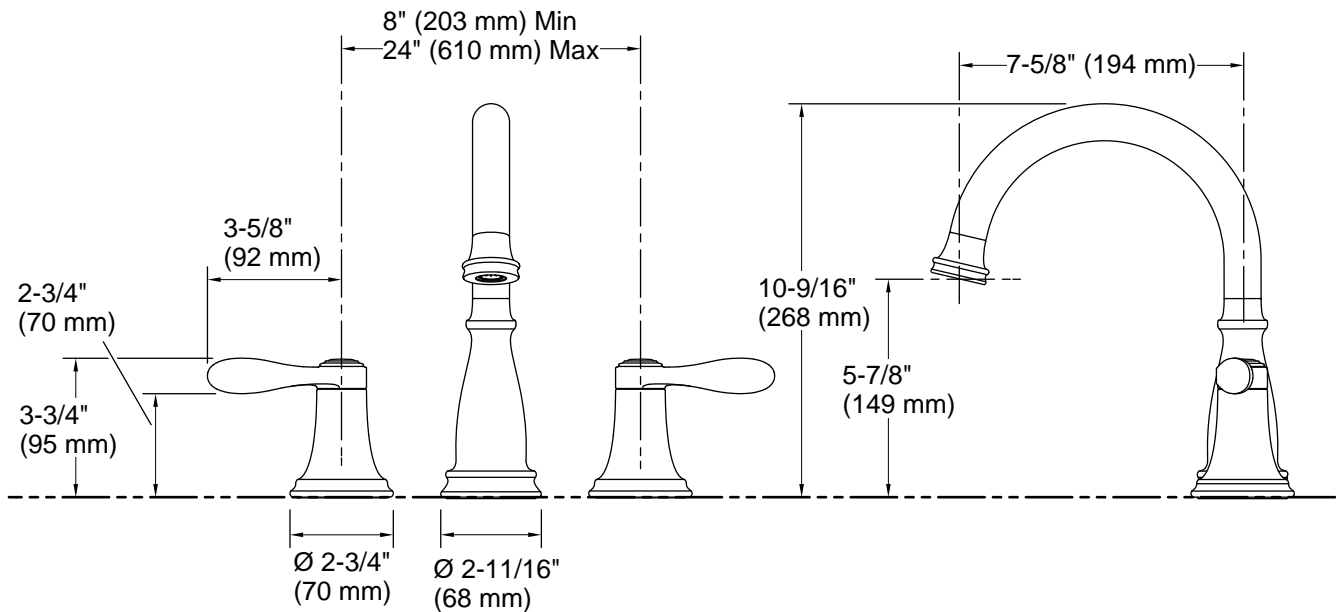

Features

- Two-handle bath faucet trim
- 7-1/2" (191 mm) gooseneck nondiverter spout with slip-fit connection
- Coordinates with other products in the Bellera collection

Material

- Premium material construction for durability and reliability
- KOHLER® finishes resist corrosion and tarnishing

CP Polished Chrome

BN Vibrant® Brushed Nickel

Technical Information

All product dimensions are nominal.

Drain included: No

Spout:

Spout reach: 7-5/8" (194 mm)

Handshower: