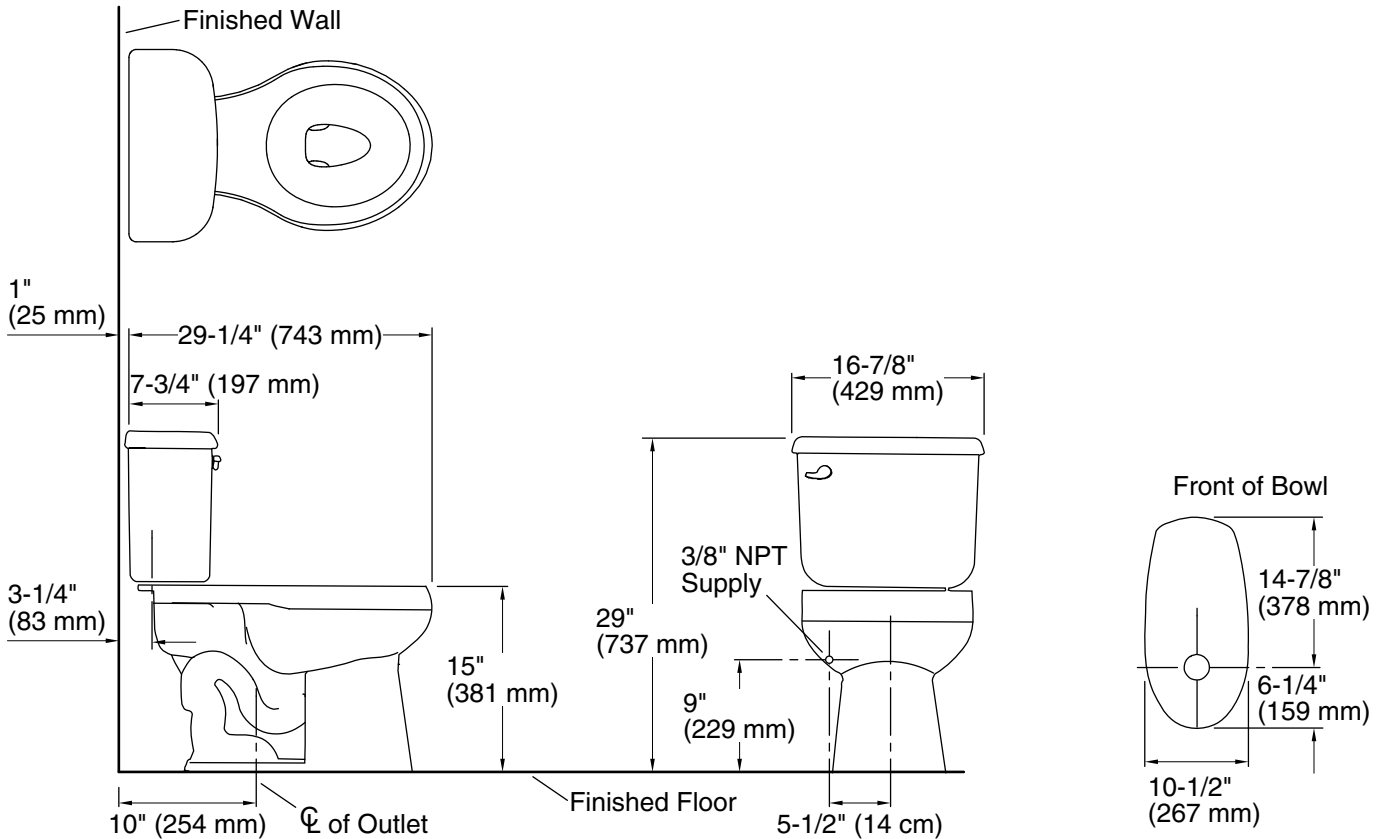

Windham™

Elongated toilet bowl
402210

Features

- Two-piece design
- Elongated bowl offers added room and comfort
- 1.6 gpf (6.0 lpf)
- Pro Force® flushing technology

Installation

- 10" (254 mm) rough-in
- Three-bolt quick-connect installation

Included Components

- 404515 Toilet tank
- 404210 Elongated toilet bowl

Codes/Standards

- ASME A112.19.2/CSA B45.1
- DOE - Energy Policy Act 1992

STERLING® Toilet Limited Warranty

See website for detailed warranty information.

Available Colors/Finishes

Color tiles intended for reference only.

Color	Code	Description
-------	------	-------------

	0	White
---	---	-------

Technical Information

All product dimensions are nominal.

- Toilet type: Floor-mount
- Waste Outlet: Floor
- Bowl shape: Elongated
- Flush type: ProForce Plus
- Trap passageway: 2" (51 mm)
- Water surface size: 8" x 9" (203 mm x 229 mm)
- Rough-in: 10" (254 mm)
- Seat-mounting holes: 5-1/2" (140 mm)

Notes

- Install this product according to the installation instructions.
- Measure your actual product for roughing-in details.
- Product dimensions are nominal and may vary per ASME A112.19.2 tolerances.