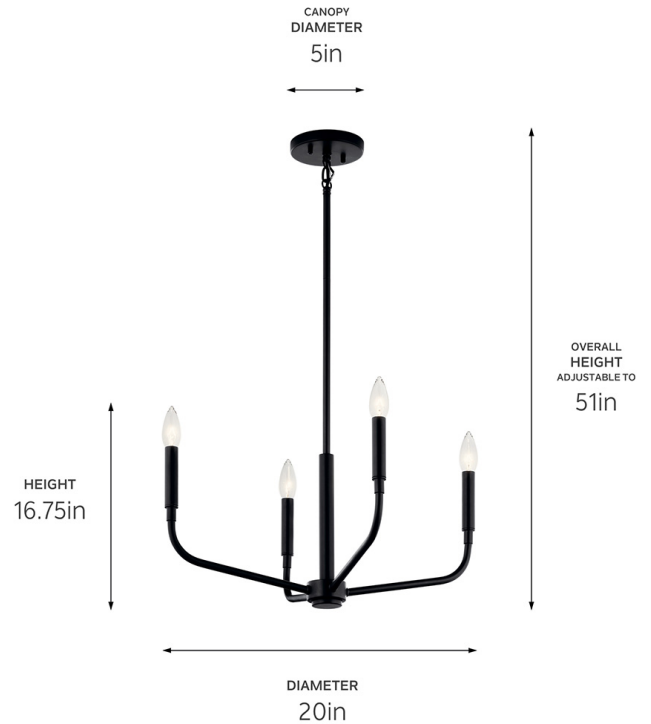

SPECIFICATIONS

Certifications/Qualifications

ADA Compliant	No
Prop65	No
Location Rating	Dry kichler.com/warranty

Dimensions

Height	16.75"
Overall Height	51"
Weight	4.65 LBS
Canopy Width	5"
Canopy Depth	1"

Electrical

Input Voltage	120 V

Light Source

Light Source	Bulb
Lamp Included	Not Included
# Of Bulbs/LED Modules	4
Max Or Nominal Watt	60 W
Lamp Type	B
Socket Type	E12 (Candelabra)
Dimmable	Yes

Mounting/Installation

Interior/Exterior	Interior Product
Mounting Weight	4.65 LBS
Lead Wire Length	144
Wire Connectors	Wire Nuts

FIXTURE ATTRIBUTES

Housing/Glass

Primary Material	Steel
Shade Included	No
Max Stem Tilt	90 °

Product/Ordering Information

Sku	52716BK
Finish	Black
UPC	783927047333

Finishes

- Black
- Brushed Nickel
- Champagne Bronze™