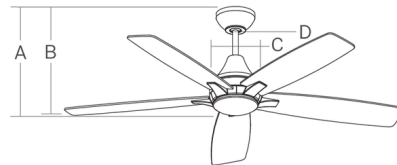

Description

The Lowden Ceiling Fan carries a versatile look with neutral tones that coordinate with a range of styles from contemporary to coastal farmhouse. Includes one 6 inch downrod and handheld remote. Sloped ceiling compatible with MC93BS, sloped ceiling kit. Features a 153mm x 20mm AC motor, five MDF (wood fibers) blades, 4 speeds with manual reversible switch on housing, 52 inch blade sweep, and 12 degree blade pitch. Measured at high it has Airflow: 5229, Electric Energy Consumption: 63W, and Airflow Efficiency: 83 CFM/W.

Specifications

BLADE COLOR	Frosted
BODY FINISH	Aged Pewter / Light Grey Weathered Oak
WATTAGE	20W
DIMMER	Included
DIMENSIONS	52"W x 16"H
INTEGRATED LED MODULE	1 x LED/20W/120V LED
COUNTRY OF ORIGIN	China

Technical Information

LAMP LIFE	50000 hours
COLOR RENDERING	90 CRI
LAMP COLOR	3000K
LUMENS/WATT	35.75
LUMINOUS FLUX	715 lumens

Shown in aged pewter / light grey weathered oak / frosted

- A. Fixture Drop: 16"
- B. Blade Drop: 13.3"
- C. Housing Width: 7.8"
- D. Downrod: 6"