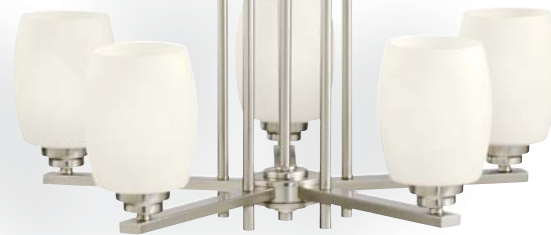

## Matching Bath

See matching bath fixtures on page 484-485.

**D** 3299  
Inverted Pendant : NI, OZ

**E** 8043  
Flush Mount : NI, OZ

**F** 1896  
Chandelier : NI, OZ

**G** 5096  
Wall Sconce : NI, OZ

## Convertible

Two distinct lighting fixtures in one!

Semi Flush and Inverted Pendant

When converted to Semi Flush, 13.5" H.  
When converted to Inverted Pendant, 14.5" H.

**H** 3797 : NI, OZ

Shown as Semi Flush

Shown as  
Inverted Pendant

**J** 3898  
Linear Chandelier : NI, OZ

INCAND. ITEM	FINISH	INCAND. BULB	W	H	OVRL. H	L	WIRE (CHAIN)	EXT.	HCWO	NOTES
<b>A</b> 1894	NI, OZ	(3) 100W (M)	18.5	13.75	51.75	---	57	---	---	Ⓜ (23-30W CFL) Additional chain 2996 NI, OZ; Additional stem 2999 (12") NI, OZ and/or 2997 (24") NI; May be installed with glass up or down
<b>B</b> 3497	NI, OZ	(1) 100W (M)	5	14	46	---	62	---	---	Ⓜ (23-30W CFL) Additional chain 2996 NI, OZ; Additional stem 2999 (12") NI, OZ and/or 2997 (24") NI
<b>C</b> 1897	NI, OZ	(9) 100W (M)	30	28.25	66.25	---	89	---	---	Ⓜ (23-30W CFL) Additional chain 2996 NI, OZ; Additional stem 2999 (12") NI, OZ and/or 2997 (24") NI
<b>D</b> 3299	NI, OZ	(4) 150W (M)	26	26.25	64.25	---	85	---	---	Ⓜ (23-30W CFL) Additional chain 2996 NI, OZ; Additional stem 2999 (12") NI, OZ and/or 2997 (24") NI
<b>E</b> 8043	NI, OZ	(1) 100W (M)❖	5	6.25	---	---	---	---	---	Ⓜ (23-30W CFL)
<b>F</b> 1896	NI, OZ	(5) 100W (M)	24	16.5	54.5	---	55	---	---	Ⓜ (23-30W CFL) Additional chain 2996 NI, OZ; Additional stem 2999 (12") NI, OZ and/or 2997 (24") NI, May be installed with glass up or down
<b>G</b> 5096	NI, OZ	(1) 100W (M)	4.5	10.75	---	---	---	7	5.75	Ⓜ (18-25W CFL) May be installed with glass up or down
<b>H</b> 3797	NI, OZ	(3) 100W (M)	17.25	14.5	52.5	---	(36)	---	---	Ⓜ (23-30W CFL)
<b>J</b> 3898	NI, OZ	(6) 100W (M)	16.5	18.5	56.5	30	89	---	---	Ⓜ (23-30W CFL) Additional chain 2996 NI, OZ; Additional stem 2999 (12") NI, OZ and/or 2997 (24") NI, May be installed with glass up or down