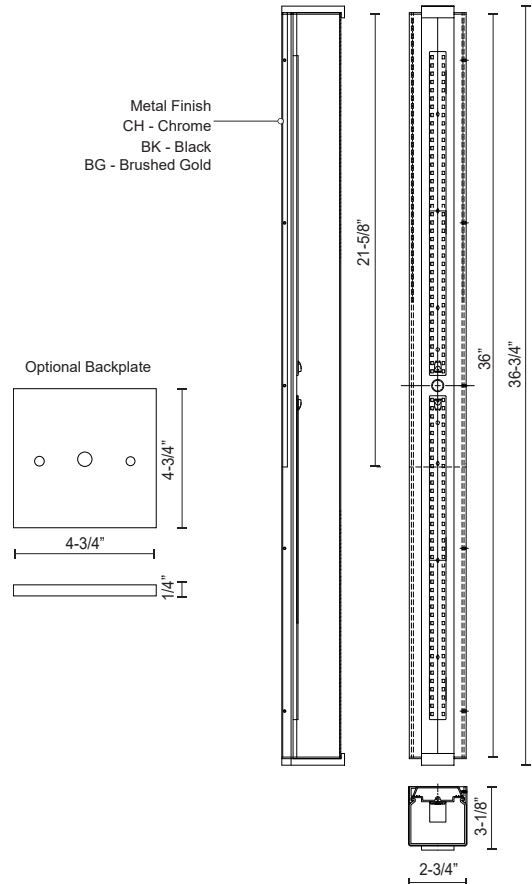

## SPECIFICATION DETAILS

<b>Fixture Dimensions</b>	W36-3/4" x H2-3/4" x E3-1/8"
<b>Light Source</b>	AC LED Module
<b>Wattage</b>	45W
<b>Total Lumens</b>	3600lm
<b>Delivered Lumens</b>	BK-3041lm; CH-3129lm;
<b>Voltage</b>	120V
<b>Color Temperature</b>	3000K
<b>CRI (Ra)</b>	90CRI
<b>Optional Color Temps</b>	2700K - 5000K Available, Minimum Order Quantities Apply
<b>LED Rated Life</b>	50,000 hours
<b>Dimming</b>	100% - 10%, ELV Dimmer (Not Included)
<b>Diffuser Details</b>	White Acrylic Diffuser
<b>ADA Compliant</b>	Yes
<b>Location</b>	Damp
<b>Compliance</b>	T24-JA8; ADA;
<b>Mounting Style</b>	All Orientation; Wall;
<b>CEC Title 24 JA8</b>	Yes, JA8-22
<b>Canopy Dimensions</b>	W4-3/4" x H4-3/4" x E1/4"

## DESCRIPTION

An extruded rectangular diffuser surrounds the LED source of the geometric vanity fixture. Capped by two thick offset squares the design is characterized by minimal details and clever features. During installation the lamp assembly may slide on the mounting track to allow for ideal positioning. Adding to the versatile function are the multiple fixture lengths and mounting orientations. Optional installation without backplate for smaller junction boxes.