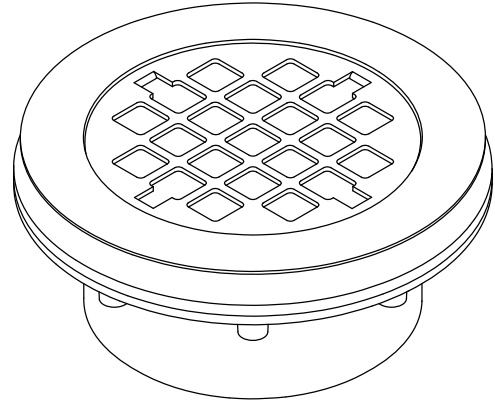

Features

- Round strainer shower drain
- For use with acrylic, fiberglass, cast iron, or Vikrell® shower bases

Material

- Solid-brass construction for durability and reliability

Installation

- For use with 2" metal or plastic pipe; includes 2" plastic pipe gasket/bushing

Recommended Products/Accessories

K-23726 Drain treatment

Codes/Standards

ASME A112.18.2/CSA B125.2

KOHLER® One-Year Limited Warranty

See website for detailed warranty information.

Available Colors/Finishes

Color tiles intended for reference only.

Color	Code	Description
	CP	Polished Chrome
	SN	Vibrant® Polished Nickel
	AF	Vibrant® French Gold
	BN	Vibrant® Brushed Nickel
	BV	Vibrant® Brushed Bronze
	BL	Matte Black
	2MB	Vibrant® Brushed Moderne Brass
	TT	Vibrant Titanium
	BGP	Vibrant Brushed Graphite
	DR	Deep Bronze