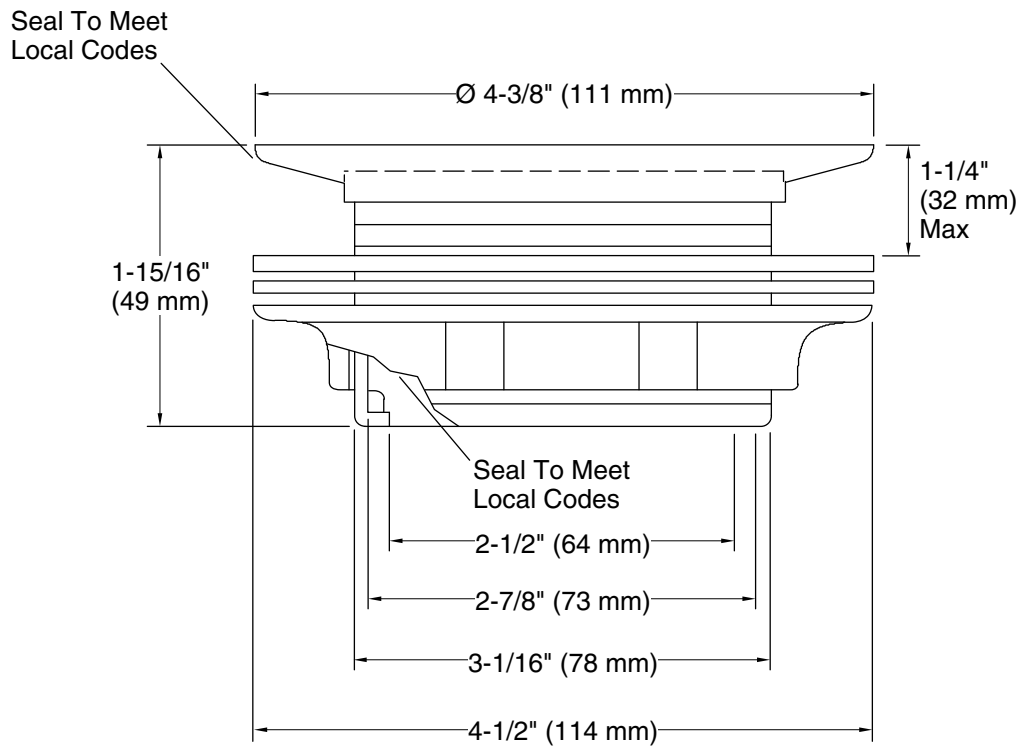

Technical Information

All product dimensions are nominal.

Material: Brass

Notes

Install this product according to the installation instructions.