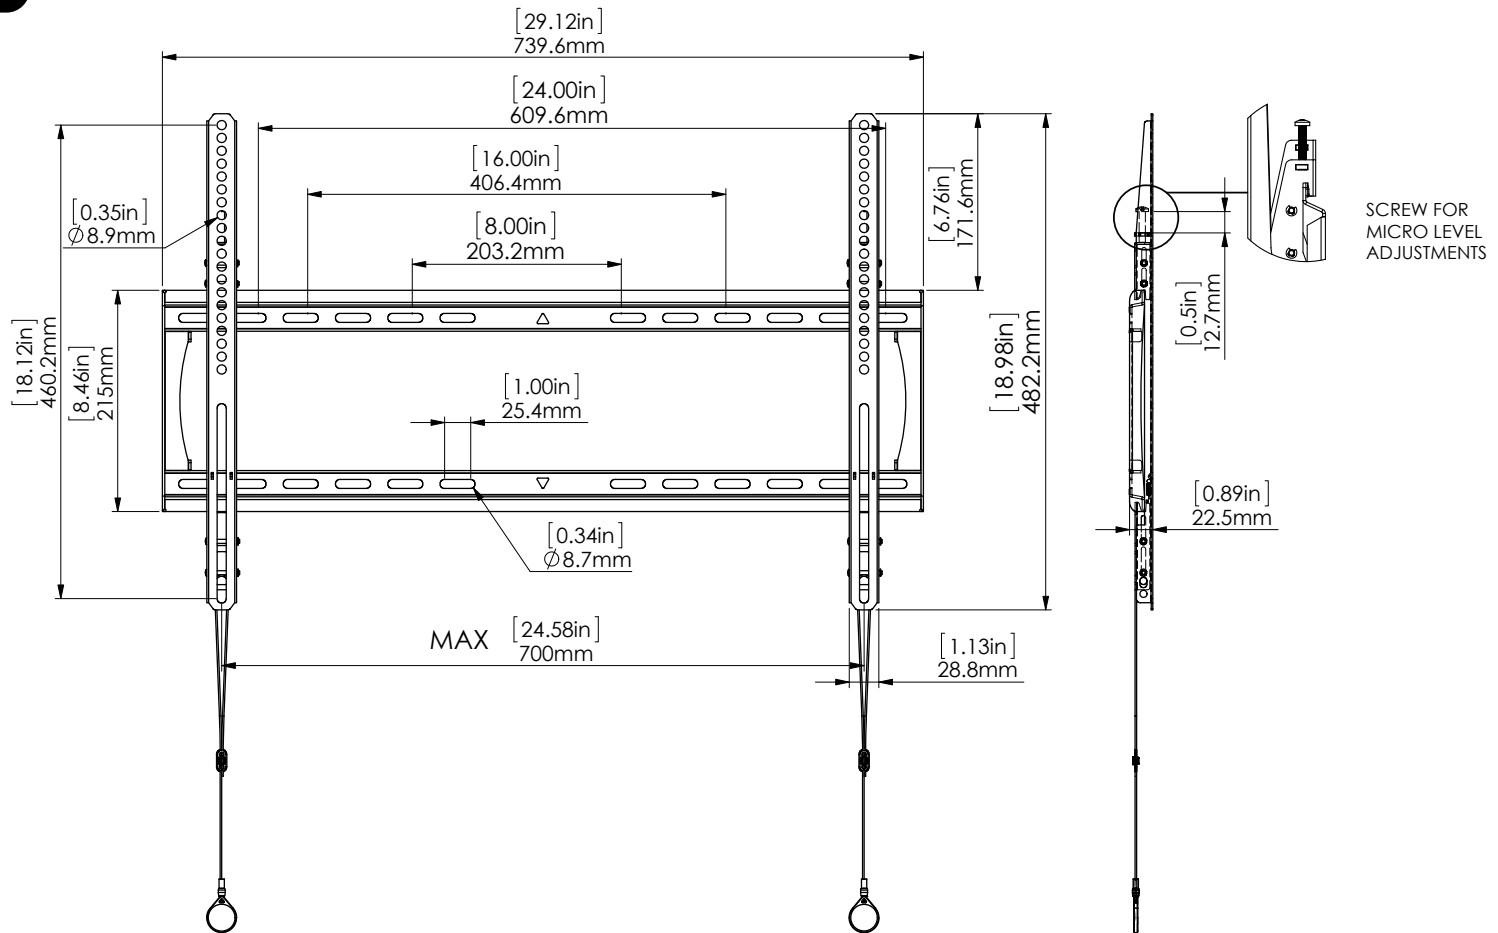

FLT3790FULL-LVL

WWW.MSTRBRAND.COM

NOTES: UNLESS OTHERWISE SPECIFIED

1. VESA STANDARD COMPATABILITY (WIDTH X HEIGHT): 100X100 TO 700X450
2. MAXIMUM VESA MOUNTING CONFIGURATION: 700X450 MM
3. SCREEN SIZE COMPATABILITY: 90" Max Screens
4. MAXIMUM WEIGHT CAPACITY: 175 LBS (80 KG)
5. PRODUCT COLOR: BLACK
6. VIEWING ANGLE INCREMENTS: 0°