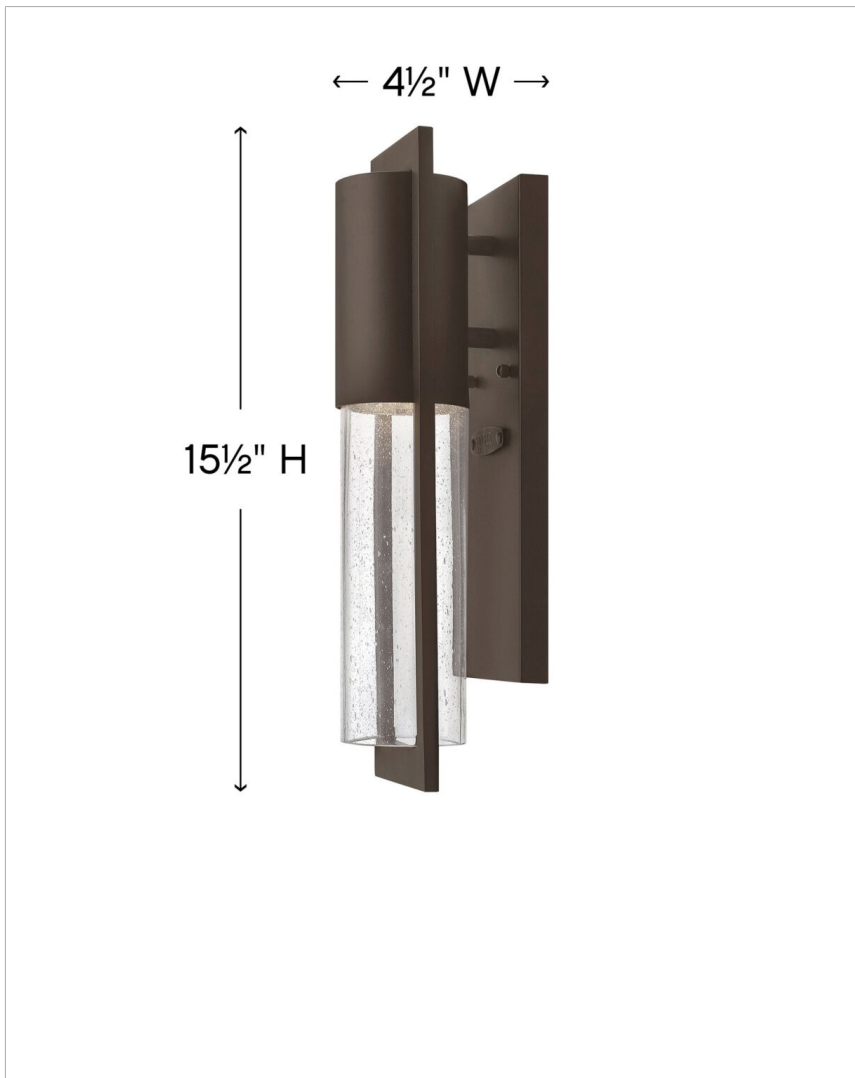

SHELTER

1326KZ

EXTRA SMALL WALL MOUNT LANTERN

Shelter's minimalist style in aluminum creates a chic, dramatic statement as the light from above grazes through its clear seedy glass. Shelter comes standard Dark Sky compliant.

DETAILS	
FINISH:	Buckeye Bronze
MATERIAL:	Aluminum
GLASS:	Clear Seedy
DIMMABLE:	Yes

DIMENSIONS	
WIDTH:	4.5"
HEIGHT:	15.5"
WEIGHT:	3lb
BACK PLATE:	4.5"W X 12"H
EXTENSION:	4.8"
TOP TO OUTLET:	5.75"

LIGHT SOURCE	
LIGHT SOURCE:	Socketed
WATTAGE:	1-7w GU10 LED, 50w Equiv.
VOLTAGE:	120v

SHIPPING	
CARTON LENGTH:	18.5
CARTON WIDTH:	9.9
CARTON HEIGHT:	7.3
CARTON WEIGHT:	4

PRODUCT DETAILS:

- Suitable for use in wet (outdoor direct rain) locations as defined by NEC and CEC. Meets United States UL Underwriters Laboratories & CSA Canadian Standards Association Product Safety Standards
- 2-year finish warranty
- Bold lines and a clean, minimalist style complement contemporary architecture
- Fixture is Dark Sky compliant and engineered to minimize light glare upward into the night sky