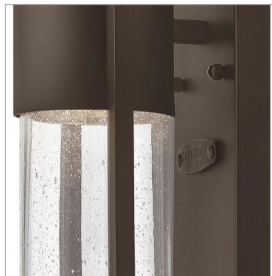

SHELTER

1326KZ

EXTRA SMALL WALL MOUNT LANTERN

Shelter's minimalist style in aluminum creates a chic, dramatic statement as the light from above grazes through its clear seedy glass. Shelter comes standard Dark Sky compliant.

DETAILS	
FINISH:	Buckeye Bronze
MATERIAL:	Aluminum
GLASS:	Clear Seedy
DIMMABLE:	Yes

DIMENSIONS	
WIDTH:	4.5"
HEIGHT:	15.5"
WEIGHT:	3lb
BACK PLATE:	4.5"W X 12"H
EXTENSION:	4.8"
TOP TO OUTLET:	5.75"

LIGHT SOURCE	
LIGHT SOURCE:	Socketed
WATTAGE:	1-7w GU10 LED, 50w Equiv.
VOLTAGE:	120v

SHIPPING	
CARTON LENGTH:	18.5
CARTON WIDTH:	9.9
CARTON HEIGHT:	7.3
CARTON WEIGHT:	4

PRODUCT DETAILS:

- Suitable for use in wet (outdoor direct rain) locations as defined by NEC and CEC. Meets United States UL Underwriters Laboratories & CSA Canadian Standards Association Product Safety Standards
- 2-year finish warranty
- Bold lines and a clean, minimalist style complement contemporary architecture
- Fixture is Dark Sky compliant and engineered to minimize light glare upward into the night sky