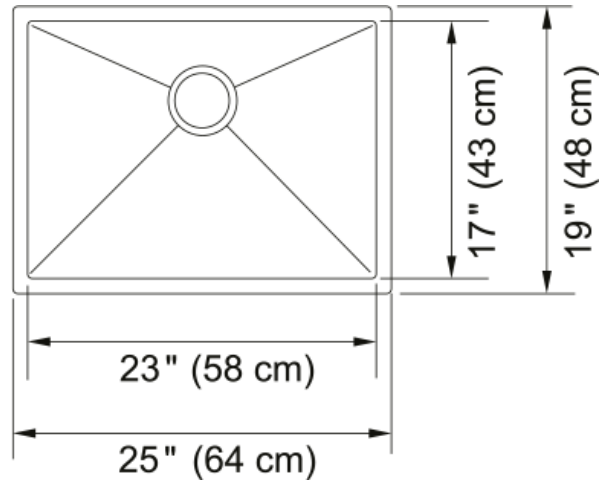

Outdoor Undermount Sink-ODX110-2312-316 | 122.0274.294

Whether your preference is for casual backyard barbecues or elaborate summertime soirees, your outdoor kitchen workspace requires a sink that stands up to the elements and enhances your entertaining style. The Franke Outdoor Series is designed with the attention to detail and quality that is the hallmark of Franke products. The simple styling of this undermount design features angled interior lines to promote better draining and help keep your sink clean. Made of 18-gauge T316 stainless, for an outdoor kitchen that will retain its beauty and integrity for years to come. Sink includes PS23-36S bottom grid and 1140F-316 waste kit. Sink dimensions 25.0-in. x 19.0-in. x 12-in

Aspect

Sink type	Sink
Type of material	Stainless steel
Number of bowls	1
Product color	Steel
Surface finish	Silk

Product Dimensions

Length (right to left)	25
Width (front to back)	19
Large bowl size: right to left	23
Large bowl size: front to back	17
Large bowl: depth	12

Installation

Minimum cabinet size	30"

Product specifications

Installation type	Undermount
Drain hole	3 1/2"
Position of drainer	No drainer
Active Twist Compatibility	No

Product identification

Brand	FRANKE
Product family	None
Collection	Professional Series
Certified by	CUPC

Features

Drainers number	No drainer