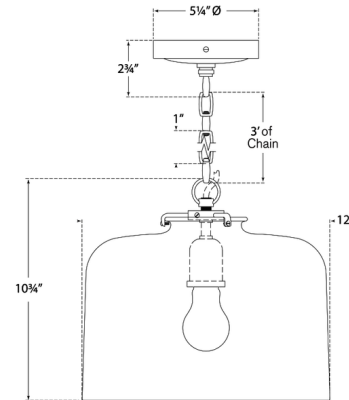

Lightology

lightology.com
866-954-4489
05-20-26

Project: _____
Company: _____
Location: _____ Fixture Type: _____
SPEC #: **VCG1238804**
Approved On: _____ Approved By: _____

Katie Dome Pendant By Visual Comfort Signature

Description

The Katie Dome Pendant adds a dash of vintage charm to your space with its cloche-like glass and suspension hardware detailing. The shade is available in clear or seeded glass for a bright aesthetic, or white glass for a diffused light. Whether installed alone or in multiples, this pendant creates a welcoming environment with its warm ambient glow.

Shown in hand-rubbed antique brass / clear

Specifications

COLOR	Clear
BODY FINISH	Hand-Rubbed Antique Brass
WATTAGE	75W
DIMMER	Standard 120V
DIMENSIONS	12"W x 10.75"H
BULB NOT INCLUDED	1 x A19/Medium (E26)/75W/120V Incandescent
OTHER BULB OPTIONS	1 x A19/Medium (E26)/120V LED