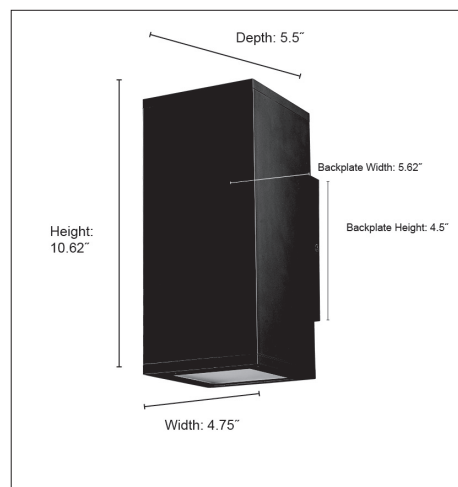

43001 PBK

Millennium Lighting
105 Declaration Drive
McDonough, GA 30253
www.millenniumlighting.com