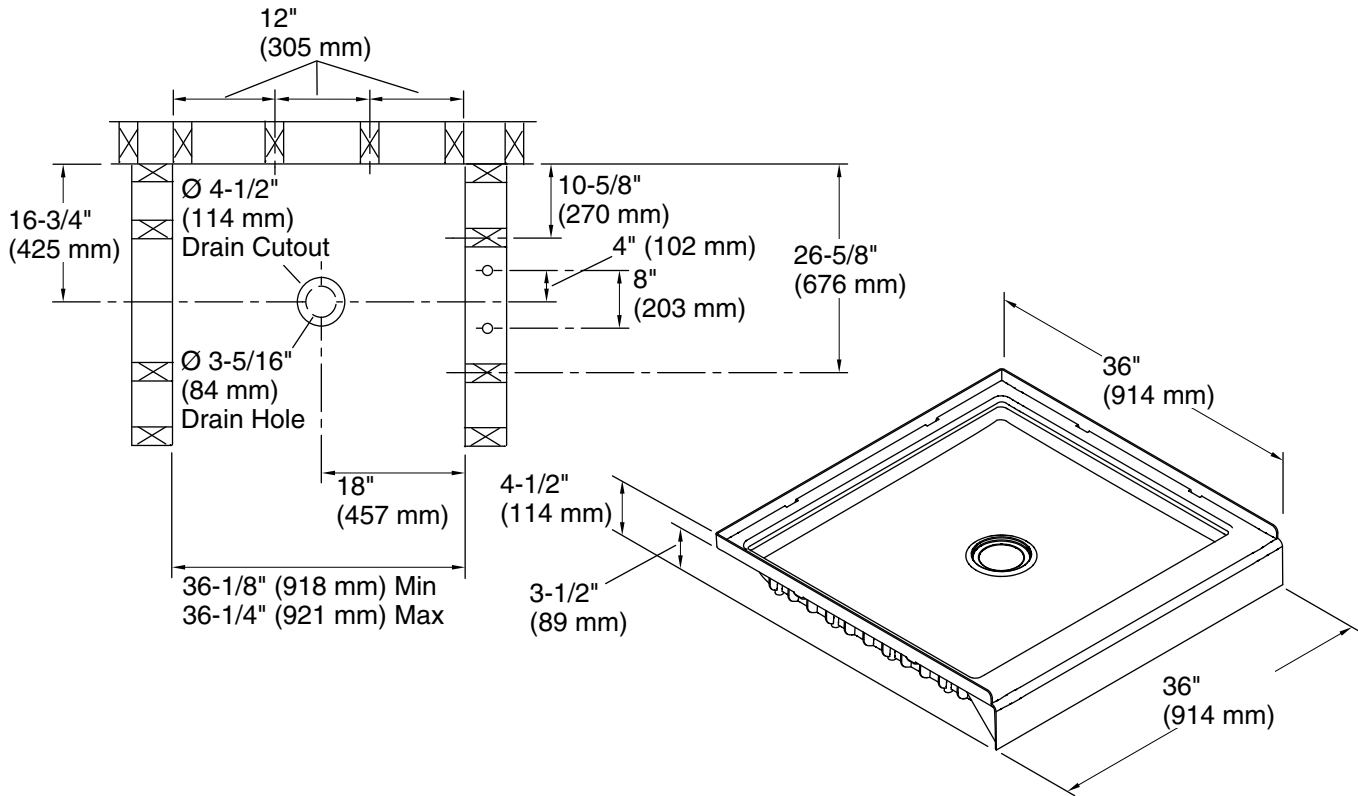

Ensemble™

36" x 36" Vikrell® shower base, center drain
72161100

Features

- 3-1/2" (89 mm) threshold
- High-gloss finish with molded-in textured floor
- Suitable for tile-down applications

Material

- Made from solid Vikrell® material for strength, durability, and lasting beauty

Technical Information

All product dimensions are nominal.

- Drain location: Center
- Basin area, bottom: 27-13/16" x 30-5/16" (706 mm x 770 mm)
- Weight: 25 lbs (11.3 kg)
- Minimum flat for door: 3" (76 mm)