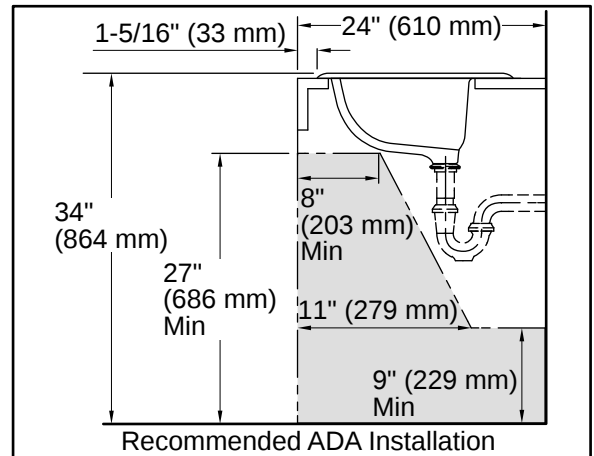

Installation

- Drop-in

Installation Notes

Install this product according to the installation instructions.

ADA, CSA B651 compliant when installed to the specific requirements of these regulations.