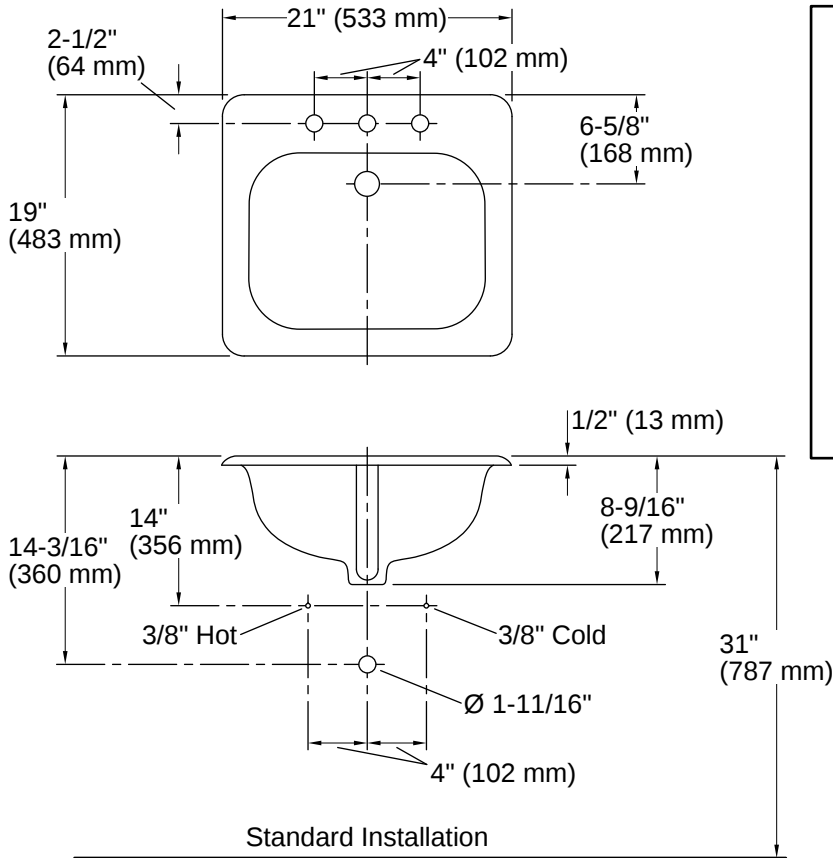

Installation

- Drop-in

Installation Notes

Install this product according to the installation instructions.

ADA, CSA B651 compliant when installed to the specific requirements of these regulations.