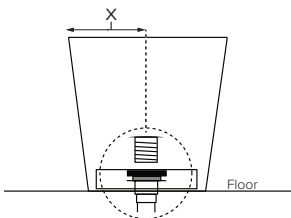

ELECTRICAL COMPONENTS & SPECIFICATIONS		
Required Electrical Service - 110 Volt		
Hydrotherapy Package	Components Included	GFCI
Air Massage	heated blower	1-15 amp
Electrical requirements may change with the addition of optional therapy components. See specific option details or installation information. CSA Certified C/US; B45.5/IAPMO ANSI Z124.1 and ANSI 112.19.7		

See the Installation & Operation Manual for more details.
MTI's Customer Service: Monday-Friday 8am-6pm EST
800-783-8827 or service@mtibaths.com

ORDERING AND INSTALLATION

- Before ordering or installing, please consider future access to equipment.
- Integrated overflow with toe tap drain included.
- Air baths require job site preparations for remote mounting the blower and required check valve. Check valve must be installed higher than the rim of the tub.
- Waterproof remote control included. Keypad is shipped loose and may be mounted nearby.
- Faucet valves cannot be installed on this tub model.

• Before discarding tub packaging, check for accessories that may be packaged inside.
• All product measurements are ±1/2".
• Specifications and configurations are subject to change without notice.
• Measurements herein supersede all others published prior to publication date below.