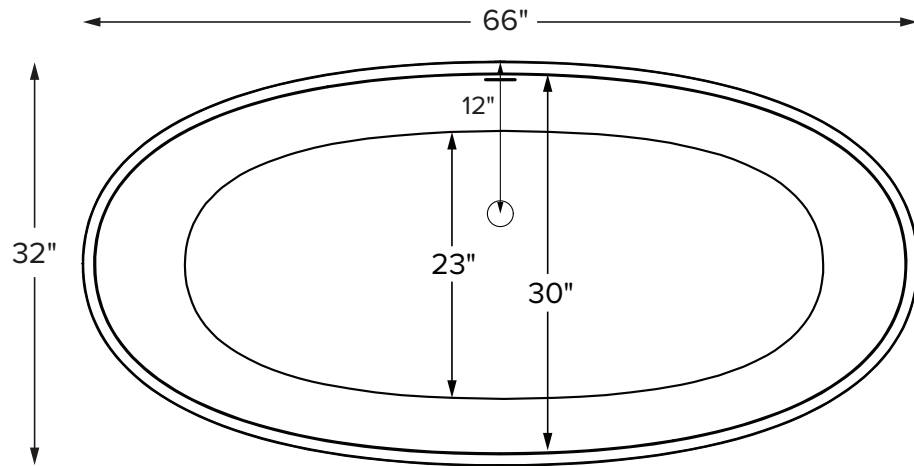

Features an integrated overflow

MODEL 416
66" x 32" x 24"
FREESTANDING 98 gal to overflow
Mineral Composite
289 lbs / 131 kg soaker
Filling this tub to the maximum may require an above average size or dedicated water heater.