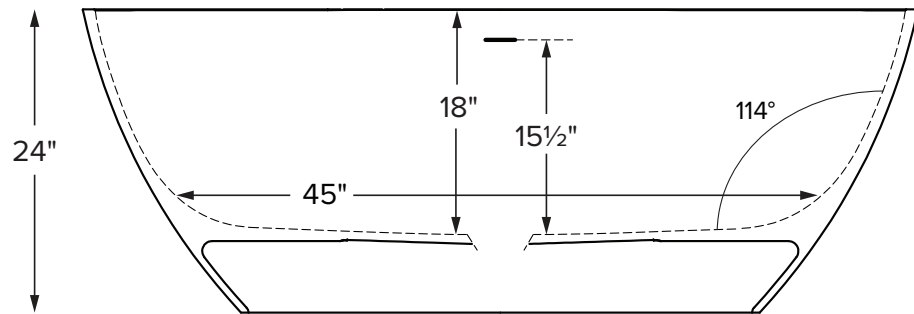

ELECTRICAL COMPONENTS & SPECIFICATIONS		
Required Electrical Service - 110 Volt		
Hydrotherapy Package	Components Included	GFCI
Air Massage	heated blower	1-15 amp
Electrical requirements may change with the addition of optional therapy components. See specific option details or installation information. CSA Certified C/US; B45.5/IAPMO ANSI Z124.1 and ANSI 112.19.7		

See the Installation & Operation Manual for more details.
MTI's Customer Service: Monday-Friday 8am-6pm EST
800-783-8827 or service@mtibaths.com

ORDERING AND INSTALLATION

- Before ordering or installing, please consider future access to equipment.
- Integrated overflow with toe tap drain included.
- Air baths require job site preparations for remote mounting the blower and required check valve. Check valve must be installed higher than the rim of the tub.
- Waterproof remote control included. Keypad is shipped loose and may be mounted nearby.
- Faucet valves cannot be installed on this tub model.

• Before discarding tub packaging, check for accessories that may be packaged inside.
• All product measurements are ±1/2".
• Specifications and configurations are subject to change without notice.
• Measurements herein supersede all others published prior to publication date below.