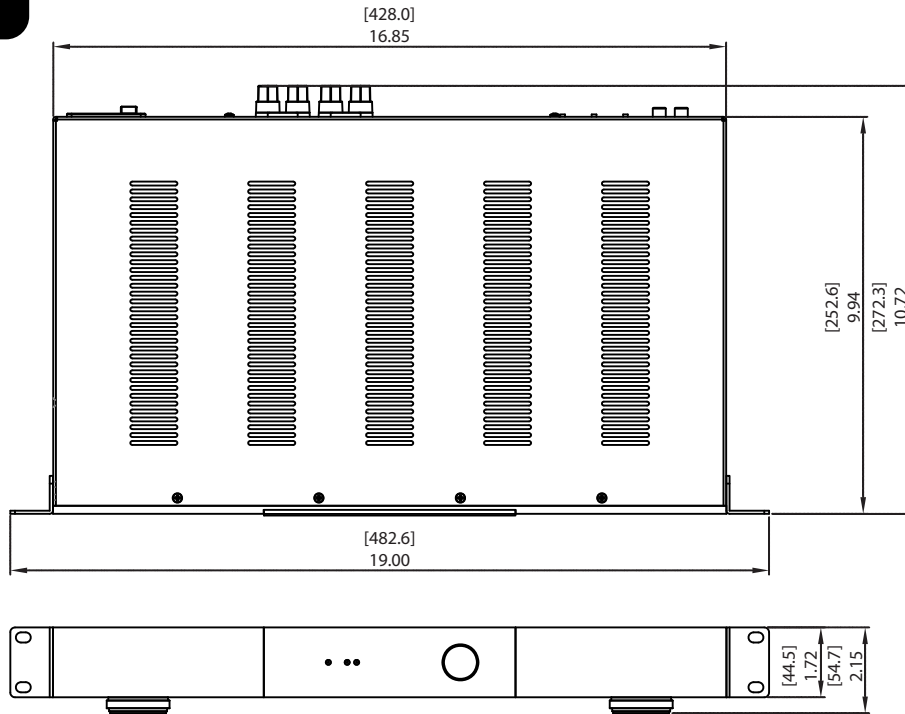

AMP150/2

AMPLIFIER SPECIFICATIONS

AMP150/2

Number of Channels: 2

Power Output: 150 watt @ 4-8 ohm Stereo, 300 watts @ 8 ohm bridged

Crossover: High, Low & Full Range

Inputs: 1 Stereo Input

Outputs: 1 Stereo Output

Trigger: 12 Volts In/Out

Dimensions: 19.00" x 2.15" x 10.72"

Rack Unit: 1U Chassis

ELURA

SOUND + PERFORMANCE