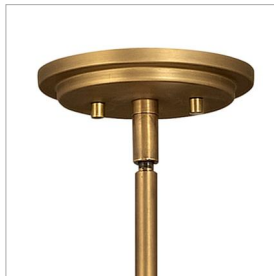

SOMERSET

3405HB

MEDIUM PENDANT

Chic and elegant, Somerset exudes a quiet and precise sophistication, subtly fusing modern design with vintage appeal. A streamlined metal yoke and ring are accented by understated turned metal knobs, complementing warm illumination with an authentic edge.

DETAILS	
FINISH:	Heritage Brass
MATERIAL:	Steel
GLASS:	Etched Opal
SLOPE DEGREE:	90
DIMMABLE:	YES - WITH DIMMABLE LAMP (NOT INCLUDED)

DIMENSIONS	
WIDTH:	15.5"
HEIGHT:	23"
WEIGHT:	7lb

LIGHT SOURCE	
LIGHT SOURCE:	Socketed
WATTAGE:	1-10w Med. LED, 100w Equiv.
VOLTAGE:	120v

MOUNTING	
CANOPY:	6" Dia.
LEAD WIRE:	1 X 120"
MAX HEIGHT:	55.8

SHIPPING	
CARTON LENGTH:	16
CARTON WIDTH:	16
CARTON HEIGHT:	24
CARTON WEIGHT:	10.8

PRODUCT DETAILS:

- Can be hung on a sloped ceiling
- Includes (1) 6" stem and (2) 12" stems to customize hanging height
- Dry Rated
- Merging the best of traditional and modern elements with a sophisticated and streamlined look