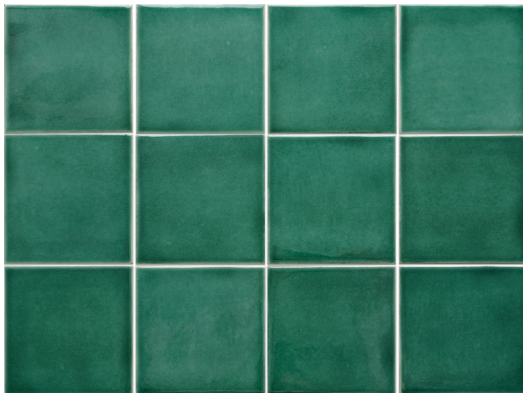

Kaze™, a word derived by air, wind, manner and style. Available in five neutral colorways, these mosaics evoke memories of spring and summer. Kaze is the perfect choice to add a serene, naturalness, and earthy feel to your space. Each colorway is offered with various textures and character details creating a tranquil vibe. Kaze coordinates perfectly with Mizu.

## KAZE™

*Glazed Ceramic Mosaic*

White\*

Silver

Taupe

Black\*

Green

White available in matte & gloss finish. Black available in matte finish only.

<p><b>Sizes</b></p>  <p>12" x 16" 11.75" x 15.67"</p>	
<p><b>Thickness</b></p>	<p>8mm</p>
<p><b>Testing</b></p>	<p>Shade Variation Rating</p>
<p><b>Results*</b></p>	<p>V2</p>

- Sustainability Attributes**
- Health Product Declaration (HPD) provided upon request
  - Product Packaging is 100% recyclable
  - VOC Free