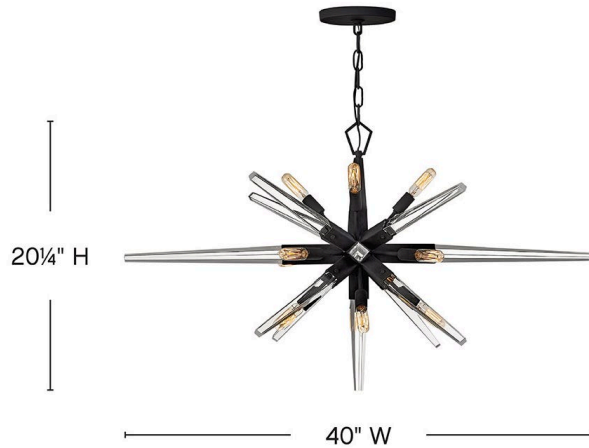

ARIEL

FR47409BLK

MEDIUM TWELVE LIGHT LINEAR

Ariel takes a fresh approach to the classic midcentury modern starburst shape. Reinterpreted with a sleek, minimalist profile in a jet-Black finish, Ariel adds an unexpected dash of elegance with the addition of sophisticated crystal spires.

DETAILS	
FINISH:	Black
MATERIAL:	Steel
SLOPE DEGREE:	90
DIMMABLE:	YES - WITH DIMMABLE LAMP (NOT INCLUDED)

DIMENSIONS	
WIDTH:	40"
HEIGHT:	20.3"
DEPTH:	26
WEIGHT:	3.4lb

LIGHT SOURCE	
LIGHT SOURCE:	Socketed
WATTAGE:	12-5w Cand. LED, 60w Equiv.
VOLTAGE:	120v

MOUNTING	
CANOPY:	6.5" Dia.
LEAD WIRE:	1 X 144"

SHIPPING	
CARTON LENGTH:	21.5
CARTON WIDTH:	12.5
CARTON HEIGHT:	19.5
CARTON WEIGHT:	19

PRODUCT DETAILS:

- Can be hung on a sloped ceiling
- Dry Rated
- Striking and glamorous silhouette with luxe details and a rich finish that makes a dramatic statement

HINKLEY

HINKLEY
33000 Pin Oak Parkway
Avon Lake, OH 44012

PHONE: (440) 653-5500
Toll Free: 1 (800) 446-5539

hinkley.com