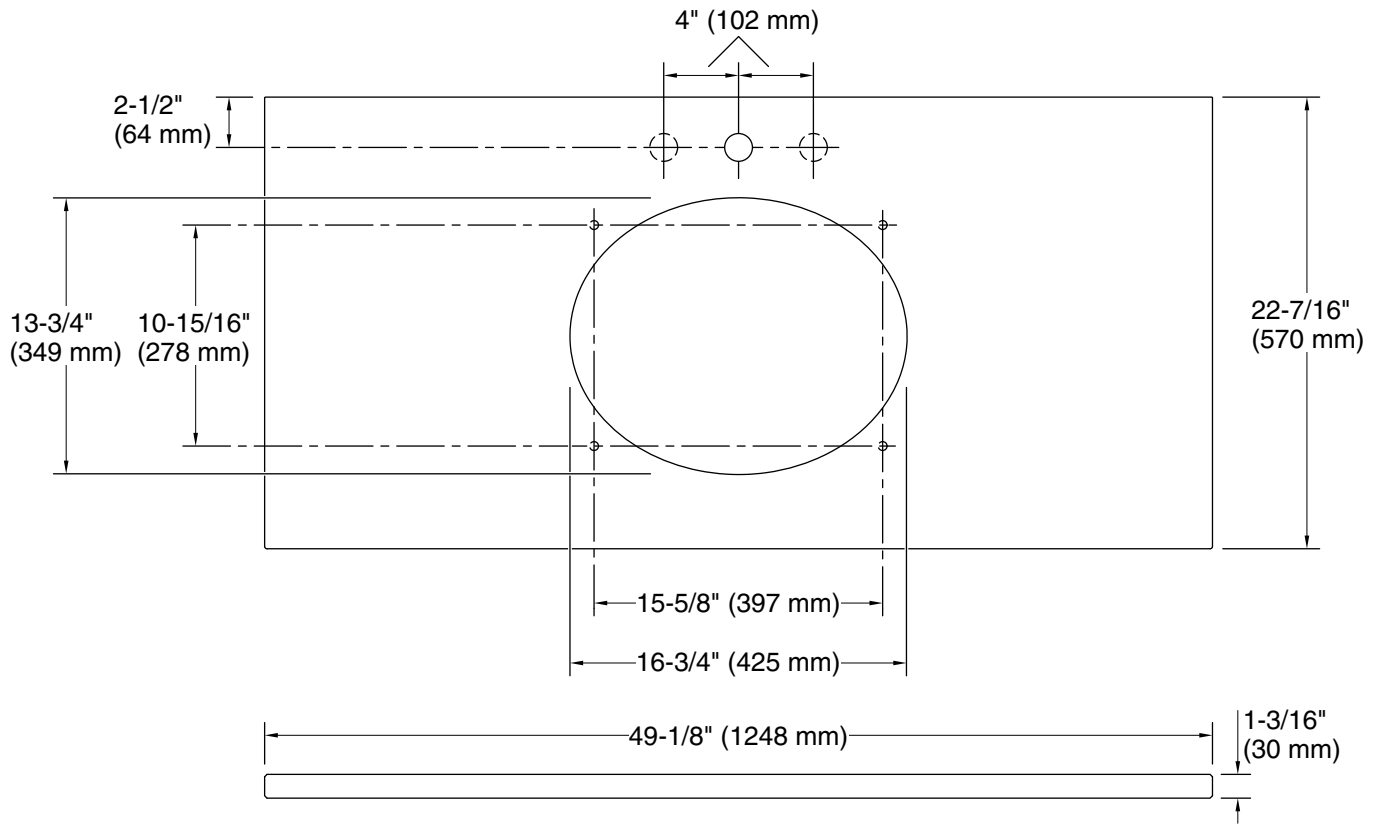

Material

- Silestone® quartz

Installation

- Vanity top
- Single faucet hole with pilot holes for optional 8" (203 mm) widespread faucet configuration

Recommended Products/Accessories

- K-2205 19-1/4" oval undermount bathroom sink, no overflow
- K-2881 19-1/4" oval undermount bathroom sink
- K-2874 19-1/2" round undermount bathroom sink
- K-2210 19-1/4" oval undermount bathroom sink

Available Colors/Finishes

Color tiles intended for reference only.

Color	Code	Description
	EMQ	ET Marquina
	EST	ET Statuario
	MMW	Miami White

Technical Information

All product dimensions are nominal.

Center(s): 8" (203 mm)