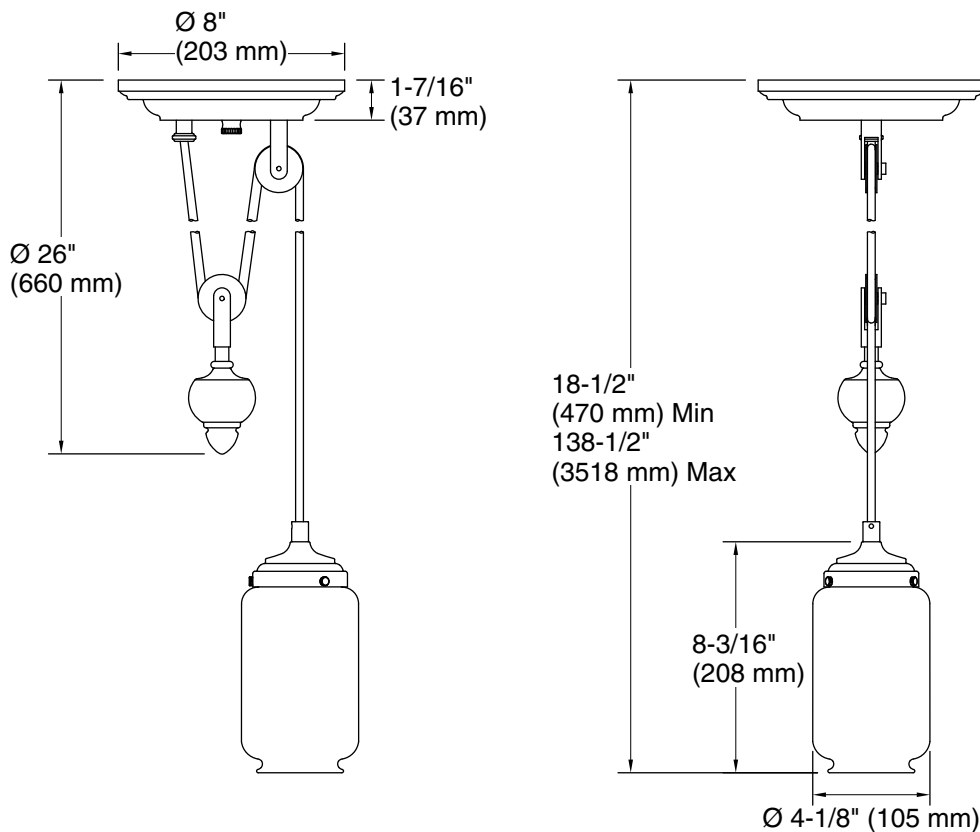

Features

- Complements Artifacts faucets and accessories
- Versatile design that features a frosted shade surrounded by a clear glass shade
- For a vintage look, remove the optional frosted glass and add any E26 medium-base Edison bulb (sold separately)
- For soft lighting, use an E26 medium-base type B light bulb with the frosted shade (bulb sold separately)
- A 7.5' (2.3 m) cord offers many height options
- Fixture is dimmable when paired with dimmer switch and compatible bulbs

Color	Code	Description
	SNL	Polished Nickel
	CPL	Polished Chrome

Required Electrical Service

One circuit required.

Lights: 120 V, 0.333 A, 60 Hz

Technical Information

All product dimensions are nominal.

Material: Brass

Number of Lights: 1

Lighting Type: Socket-based

Socket Type: E-26 Medium

Number of Shades: 2

Shade Type: Frosted Glass

Hanging Type: Adjustable pulley

Height: $18\text{-}1/2''$ (470 mm) - $138\text{-}1/2''$ (3518 mm)