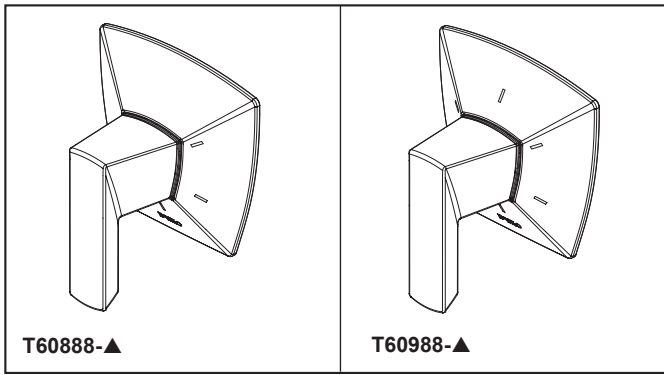

BRIZO®

3 & 6-FUNCTION SHOWER DIVERTER

- Vettis® Collection
- Three Function Diverter Trim (T60888)
- Six Function Diverter Trim (T60988)

STANDARD SPECIFICATIONS:

- Three function diverter. 2 individual positions, 1 shared position
- Six function diverter. 3 individual positions, 3 shared positions
- Requires rough-in R60700 to complete installation
- Non-shared 2 function cartridge (RP72123) and 3 function cartridge (RP72124) are available
- Rough extension kit (RP75012) available