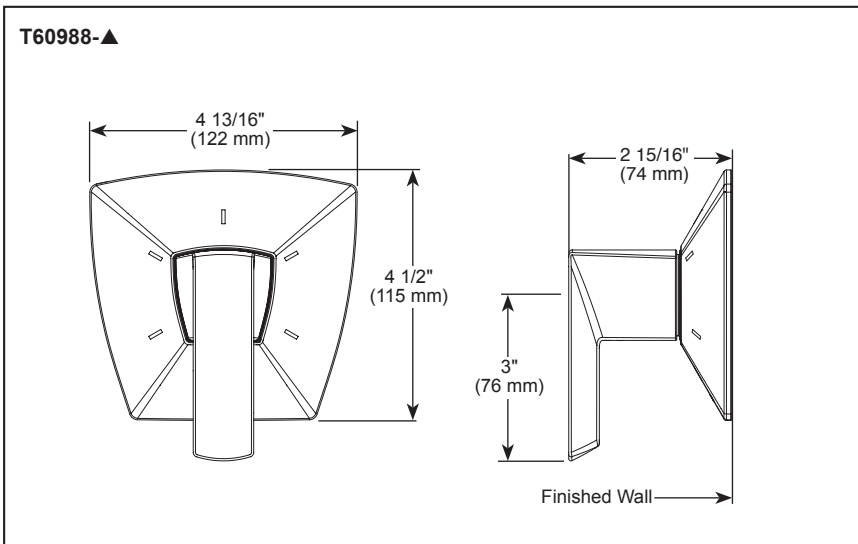

BRIZO®

3 & 6-FUNCTION SHOWER DIVERTER

- Vettis® Collection
- Three Function Diverter Trim (T60888)
- Six Function Diverter Trim (T60988)

STANDARD SPECIFICATIONS:

- Three function diverter. 2 individual positions, 1 shared position
- Six function diverter. 3 individual positions, 3 shared positions
- Requires rough-in R60700 to complete installation
- Non-shared 2 function cartridge (RP72123) and 3 function cartridge (RP72124) are available
- Rough extension kit (RP75012) available