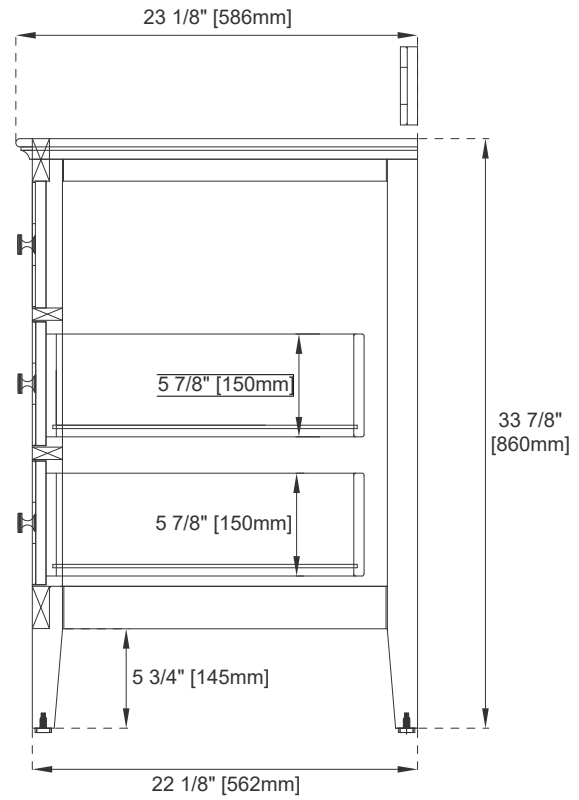

Drawer Box Material and Construction: 15mm Poplar/English Dovetail Joinery

Hardware Material and Finish: Zinc Alloy in Satin Nickel

Fits Drain Hole Size: 1-3/4"

Overflow: Front Facing

Full Extension, Soft Close Glides

European Soft Close Hinges

Aluminum Laminate Drawer Liners

Adjustable Levelers

Dimension

Width: 29-1/8"

Depth: 23-1/8"

Height: 33-7/8"

Rough-In Height: 21-1/2"

30" PALISADES VANITY

527-V30-BW

JAMES MARTIN VANITIES

Top View

Bamboo Drawer Organizer

Front View

Knob

All dimensions are nominal
Diagrams are of cabinet only—James Martin Optional Countertops and sinks are not shown

Visit website for warranty and installation information
www.jamesmartinvanities.com

30" PALISADES VANITY

JAMES MARTIN VANITIES

527-V30-BW

Side View 1

Side View 2

Back View

All dimensions are nominal
Diagrams are of cabinet only—James Martin Optional Countertops and sinks are not shown