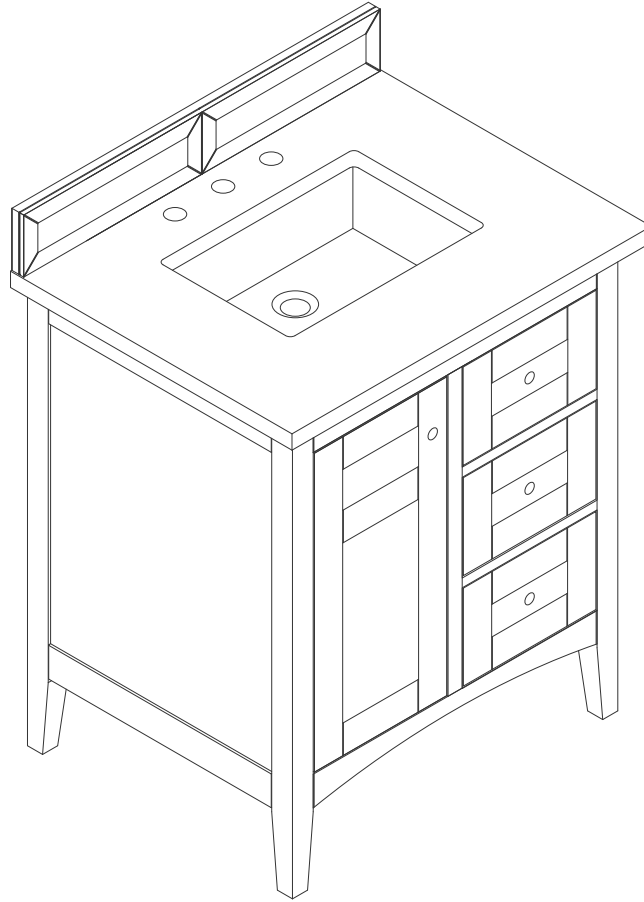

30" PALISADES VANITY

JAMES MARTIN
VANITIES

527-V30-BW

Features and Materials

Solids: Soft Maple and Yellow Poplar

Panels: Plywood

Installation Type: Floor Standing

Number of Basins: One, with optional 3cm top

Vanity Top Included: NO, Optional 3cm Tops Available with Sinks Number of

Doors: One

Number of Drawers: Two

Optional Wooden Backsplash

Assembly Type: Installation of optional 3cm top

Bamboo Storage Tray: YES

Drawer Box Material and Construction: 15mm Poplar/English Dovetail Joinery

Hardware Material and Finish: Zinc Alloy in Satin Nickel

Fits Drain Hole Size: 1-3/4"

Overflow: Front Facing

Full Extension, Soft Close Glides

European Soft Close Hinges

Aluminum Laminate Drawer Liners

Adjustable Levelers

Dimension

Width: 29-1/8"

Depth: 23-1/8"

Height: 33-7/8"

Rough-In Height: 21-1/2"