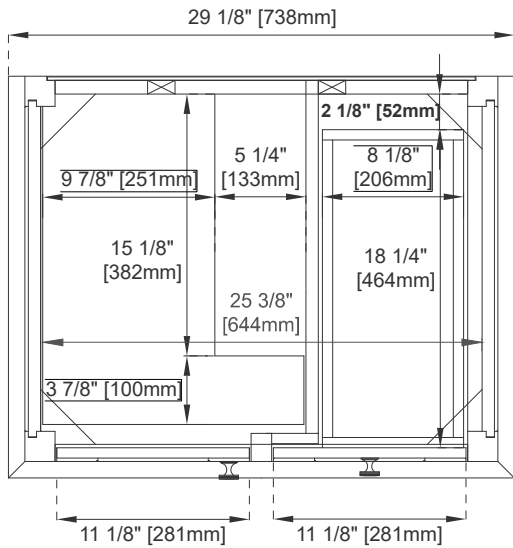

Vanity Top Included: NO, Optional 3cm Tops Available with Sinks Number of

Doors: One

Number of Drawers: Two

Optional Wooden Backsplash

Assembly Type: Installation of optional 3cm top

Bamboo Storage Tray: YES

Drawer Box Material and Construction: 15mm Poplar/English Dovetail Joinery

Hardware Material and Finish: Zinc Alloy in Satin Nickel

Fits Drain Hole Size: 1-3/4"

Overflow: Front Facing

Full Extension, Soft Close Glides

European Soft Close Hinges

Aluminum Laminate Drawer Liners

Adjustable Levelers

Dimension

Width: 29-1/8"

Depth: 23-1/8"

Height: 33-7/8"

Rough-In Height: 21-1/2"

30" PALISADES VANITY

527-V30-BW

JAMES MARTIN VANITIES

Top View

Bamboo Drawer Organizer

Front View

Knob

All dimensions are nominal
Diagrams are of cabinet only—James Martin Optional Countertops and sinks are not shown