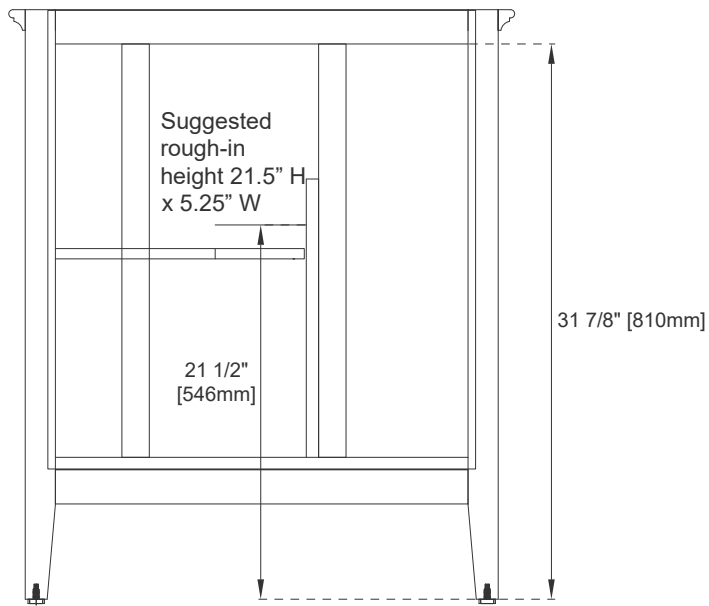

Drawer Box Material and Construction: 15mm Poplar/English Dovetail Joinery

Hardware Material and Finish: Zinc Alloy in Satin Nickel

Fits Drain Hole Size: 1-3/4"

Overflow: Front Facing

Full Extension, Soft Close Glides

European Soft Close Hinges

Aluminum Laminate Drawer Liners

Adjustable Levelers

Dimension

Width: 29-1/8"

Depth: 23-1/8"

Height: 33-7/8"

Rough-In Height: 21-1/2"

30" PALISADES VANITY

527-V30-BW

JAMES MARTIN VANITIES

Top View

Bamboo Drawer Organizer

Front View

Knob

All dimensions are nominal
Diagrams are of cabinet only—James Martin Optional Countertops and sinks are not shown

Visit website for warranty and installation information
www.jamesmartinvanities.com

30" PALISADES VANITY

JAMES MARTIN VANITIES

527-V30-BW

Side View 1

Side View 2

Back View

All dimensions are nominal
Diagrams are of cabinet only—James Martin Optional Countertops and sinks are not shown