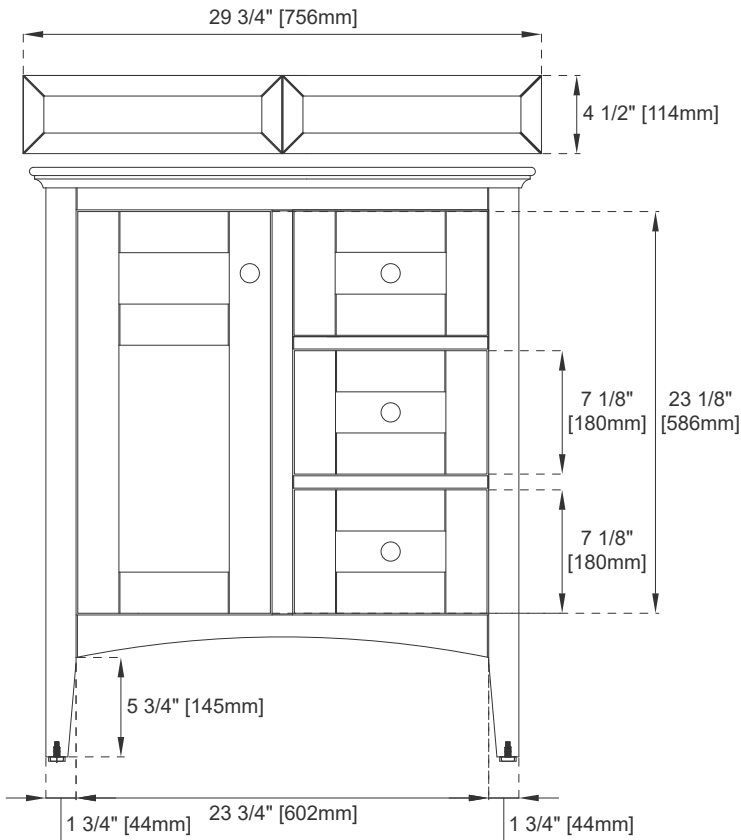

Drawer Box Material and Construction: 15mm Poplar/English Dovetail Joinery

Hardware Material and Finish: Zinc Alloy in Satin Nickel

Fits Drain Hole Size: 1-3/4"

Overflow: Front Facing

Full Extension, Soft Close Glides

European Soft Close Hinges

Aluminum Laminate Drawer Liners

Adjustable Levelers

Dimension

Width: 29-1/8"

Depth: 23-1/8"

Height: 33-7/8"

Rough-In Height: 21-1/2"

30" PALISADES VANITY

527-V30-BW

JAMES MARTIN VANITIES

Top View

Bamboo Drawer Organizer

Front View

Knob

All dimensions are nominal
Diagrams are of cabinet only—James Martin Optional Countertops and sinks are not shown

Visit website for warranty and installation information
www.jamesmartinvanities.com

30" PALISADES VANITY

JAMES MARTIN VANITIES

527-V30-BW

Side View 1

Side View 2

Back View

All dimensions are nominal
Diagrams are of cabinet only—James Martin Optional Countertops and sinks are not shown