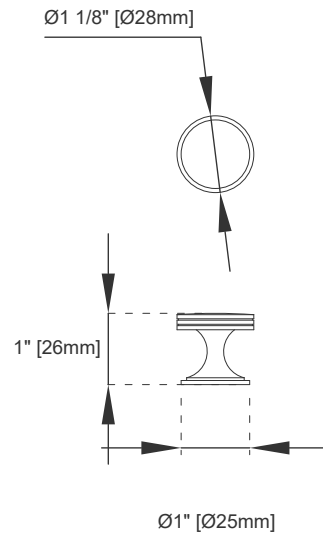

Drawer Box Material and Construction: 15mm Poplar/English Dovetail Joinery

Hardware Material and Finish: Zinc Alloy in Satin Nickel

Fits Drain Hole Size: 1-3/4"

Overflow: Front Facing

Full Extension, Soft Close Glides

European Soft Close Hinges

Aluminum Laminate Drawer Liners

Adjustable Levelers

Dimension

Width: 29-1/8"

Depth: 23-1/8"

Height: 33-7/8"

Rough-In Height: 21-1/2"

30" PALISADES VANITY

527-V30-BW

JAMES MARTIN VANITIES

Top View

Bamboo Drawer Organizer

Front View

Knob

All dimensions are nominal
Diagrams are of cabinet only—James Martin Optional Countertops and sinks are not shown

Visit website for warranty and installation information
www.jamesmartinvanities.com

30" PALISADES VANITY

JAMES MARTIN VANITIES

527-V30-BW

Side View 1

Side View 2

Back View

All dimensions are nominal
Diagrams are of cabinet only—James Martin Optional Countertops and sinks are not shown