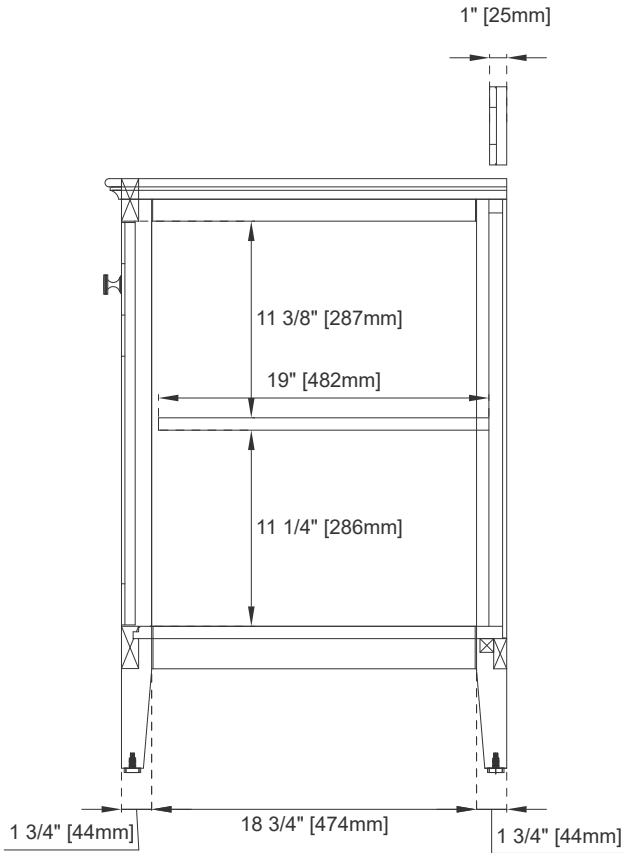

Drawer Box Material and Construction: 15mm Poplar/English Dovetail Joinery

Hardware Material and Finish: Zinc Alloy in Satin Nickel

Fits Drain Hole Size: 1-3/4"

Overflow: Front Facing

Full Extension, Soft Close Glides

European Soft Close Hinges

Aluminum Laminate Drawer Liners

Adjustable Levelers

Dimension

Width: 29-1/8"

Depth: 23-1/8"

Height: 33-7/8"

Rough-In Height: 21-1/2"

30" PALISADES VANITY

527-V30-BW

JAMES MARTIN VANITIES

Top View

Bamboo Drawer Organizer

Front View

Knob

All dimensions are nominal
Diagrams are of cabinet only—James Martin Optional Countertops and sinks are not shown

Visit website for warranty and installation information
www.jamesmartinvanities.com

30" PALISADES VANITY

JAMES MARTIN VANITIES

527-V30-BW

Side View 1

Side View 2

Back View

All dimensions are nominal
Diagrams are of cabinet only—James Martin Optional Countertops and sinks are not shown