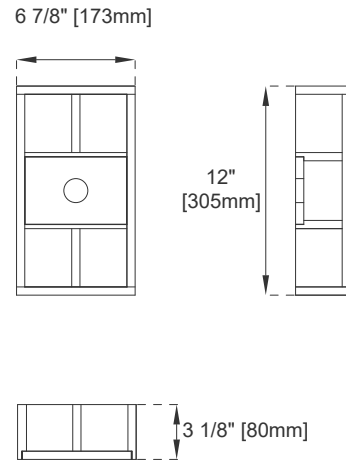

Vanity Top Included: NO, Optional 3cm Tops Available with Sinks Number of

Doors: One

Number of Drawers: Two

Optional Wooden Backsplash

Assembly Type: Installation of optional 3cm top

Bamboo Storage Tray: YES

Drawer Box Material and Construction: 15mm Poplar/English Dovetail Joinery

Hardware Material and Finish: Zinc Alloy in Satin Nickel

Fits Drain Hole Size: 1-3/4"

Overflow: Front Facing

Full Extension, Soft Close Glides

European Soft Close Hinges

Aluminum Laminate Drawer Liners

Adjustable Levelers

Dimension

Width: 29-1/8"

Depth: 23-1/8"

Height: 33-7/8"

Rough-In Height: 21-1/2"

30" PALISADES VANITY

527-V30-BW

JAMES MARTIN VANITIES

Top View

Bamboo Drawer Organizer

Front View

Knob

All dimensions are nominal
Diagrams are of cabinet only—James Martin Optional Countertops and sinks are not shown