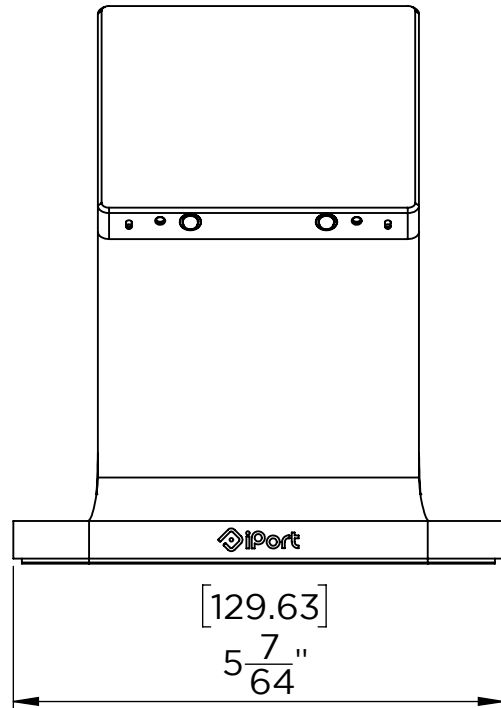

4

3

2

1

B

B

A

A

4

3

2

1

METRIC/INCHES		IPORT BY SONANCE	
DESIGNED IN SAN CLEMENTE, CALIFORNIA BY IPORT		NAME LX BASE STATION	
NOTICE OF PROPRIETARY INFORMATION:  THE INFORMATION CONTAINED HEREIN IS THE PROPRIETARY PROPERTY OF DANA INNOVATIONS. THE POSSESSOR AGREES TO THE FOLLOWING: 1. TO MAINTAIN THIS DOCUMENT IN CONFIDENCE 2. NOT TO REPRODUCE OR COPY IT 3. NOT TO REVEAL OR PUBLISH IT IN WHOLE OR IN PART 4. ALL RIGHTS RESERVED		SIZE B	SKU 71000 71001 71002
SCALE: 1:5		WEIGHT:	REV A
		SHEET 1 OF 1	