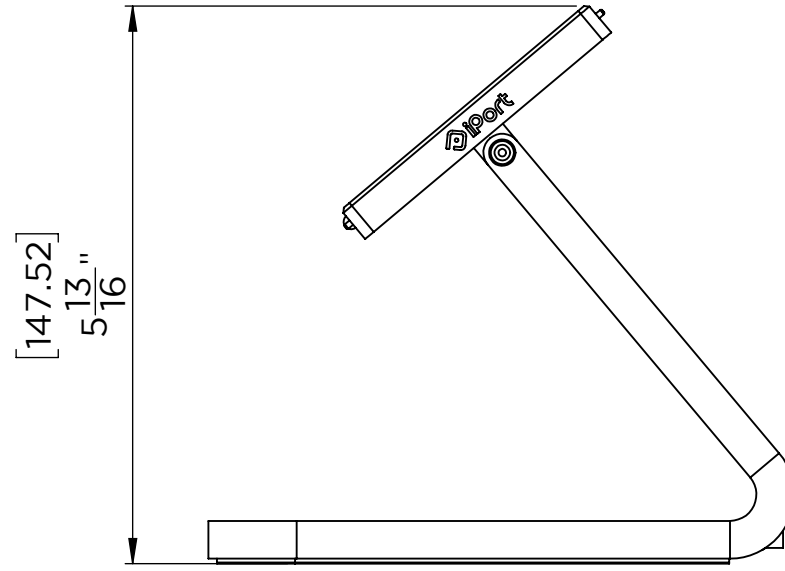

4

3

2

1

B

B

A

A

4

3

2

1

METRIC/INCHES		IPORT BY SONANCE	
DESIGNED IN SAN CLEMENTE, CALIFORNIA BY IPORT		NAME LX BASE STATION	
NOTICE OF PROPRIETARY INFORMATION: THE INFORMATION CONTAINED HEREIN IS THE PROPRIETARY PROPERTY OF DANA INNOVATIONS. THE POSSESSOR AGREES TO THE FOLLOWING: 1. TO MAINTAIN THIS DOCUMENT IN CONFIDENCE 2. NOT TO REPRODUCE OR COPY IT 3. NOT TO REVEAL OR PUBLISH IT IN WHOLE OR IN PART 4. ALL RIGHTS RESERVED		SIZE B	SKU 71000 71001 71002
SCALE: 1:5		WEIGHT:	REV A
		SHEET 1 OF 1