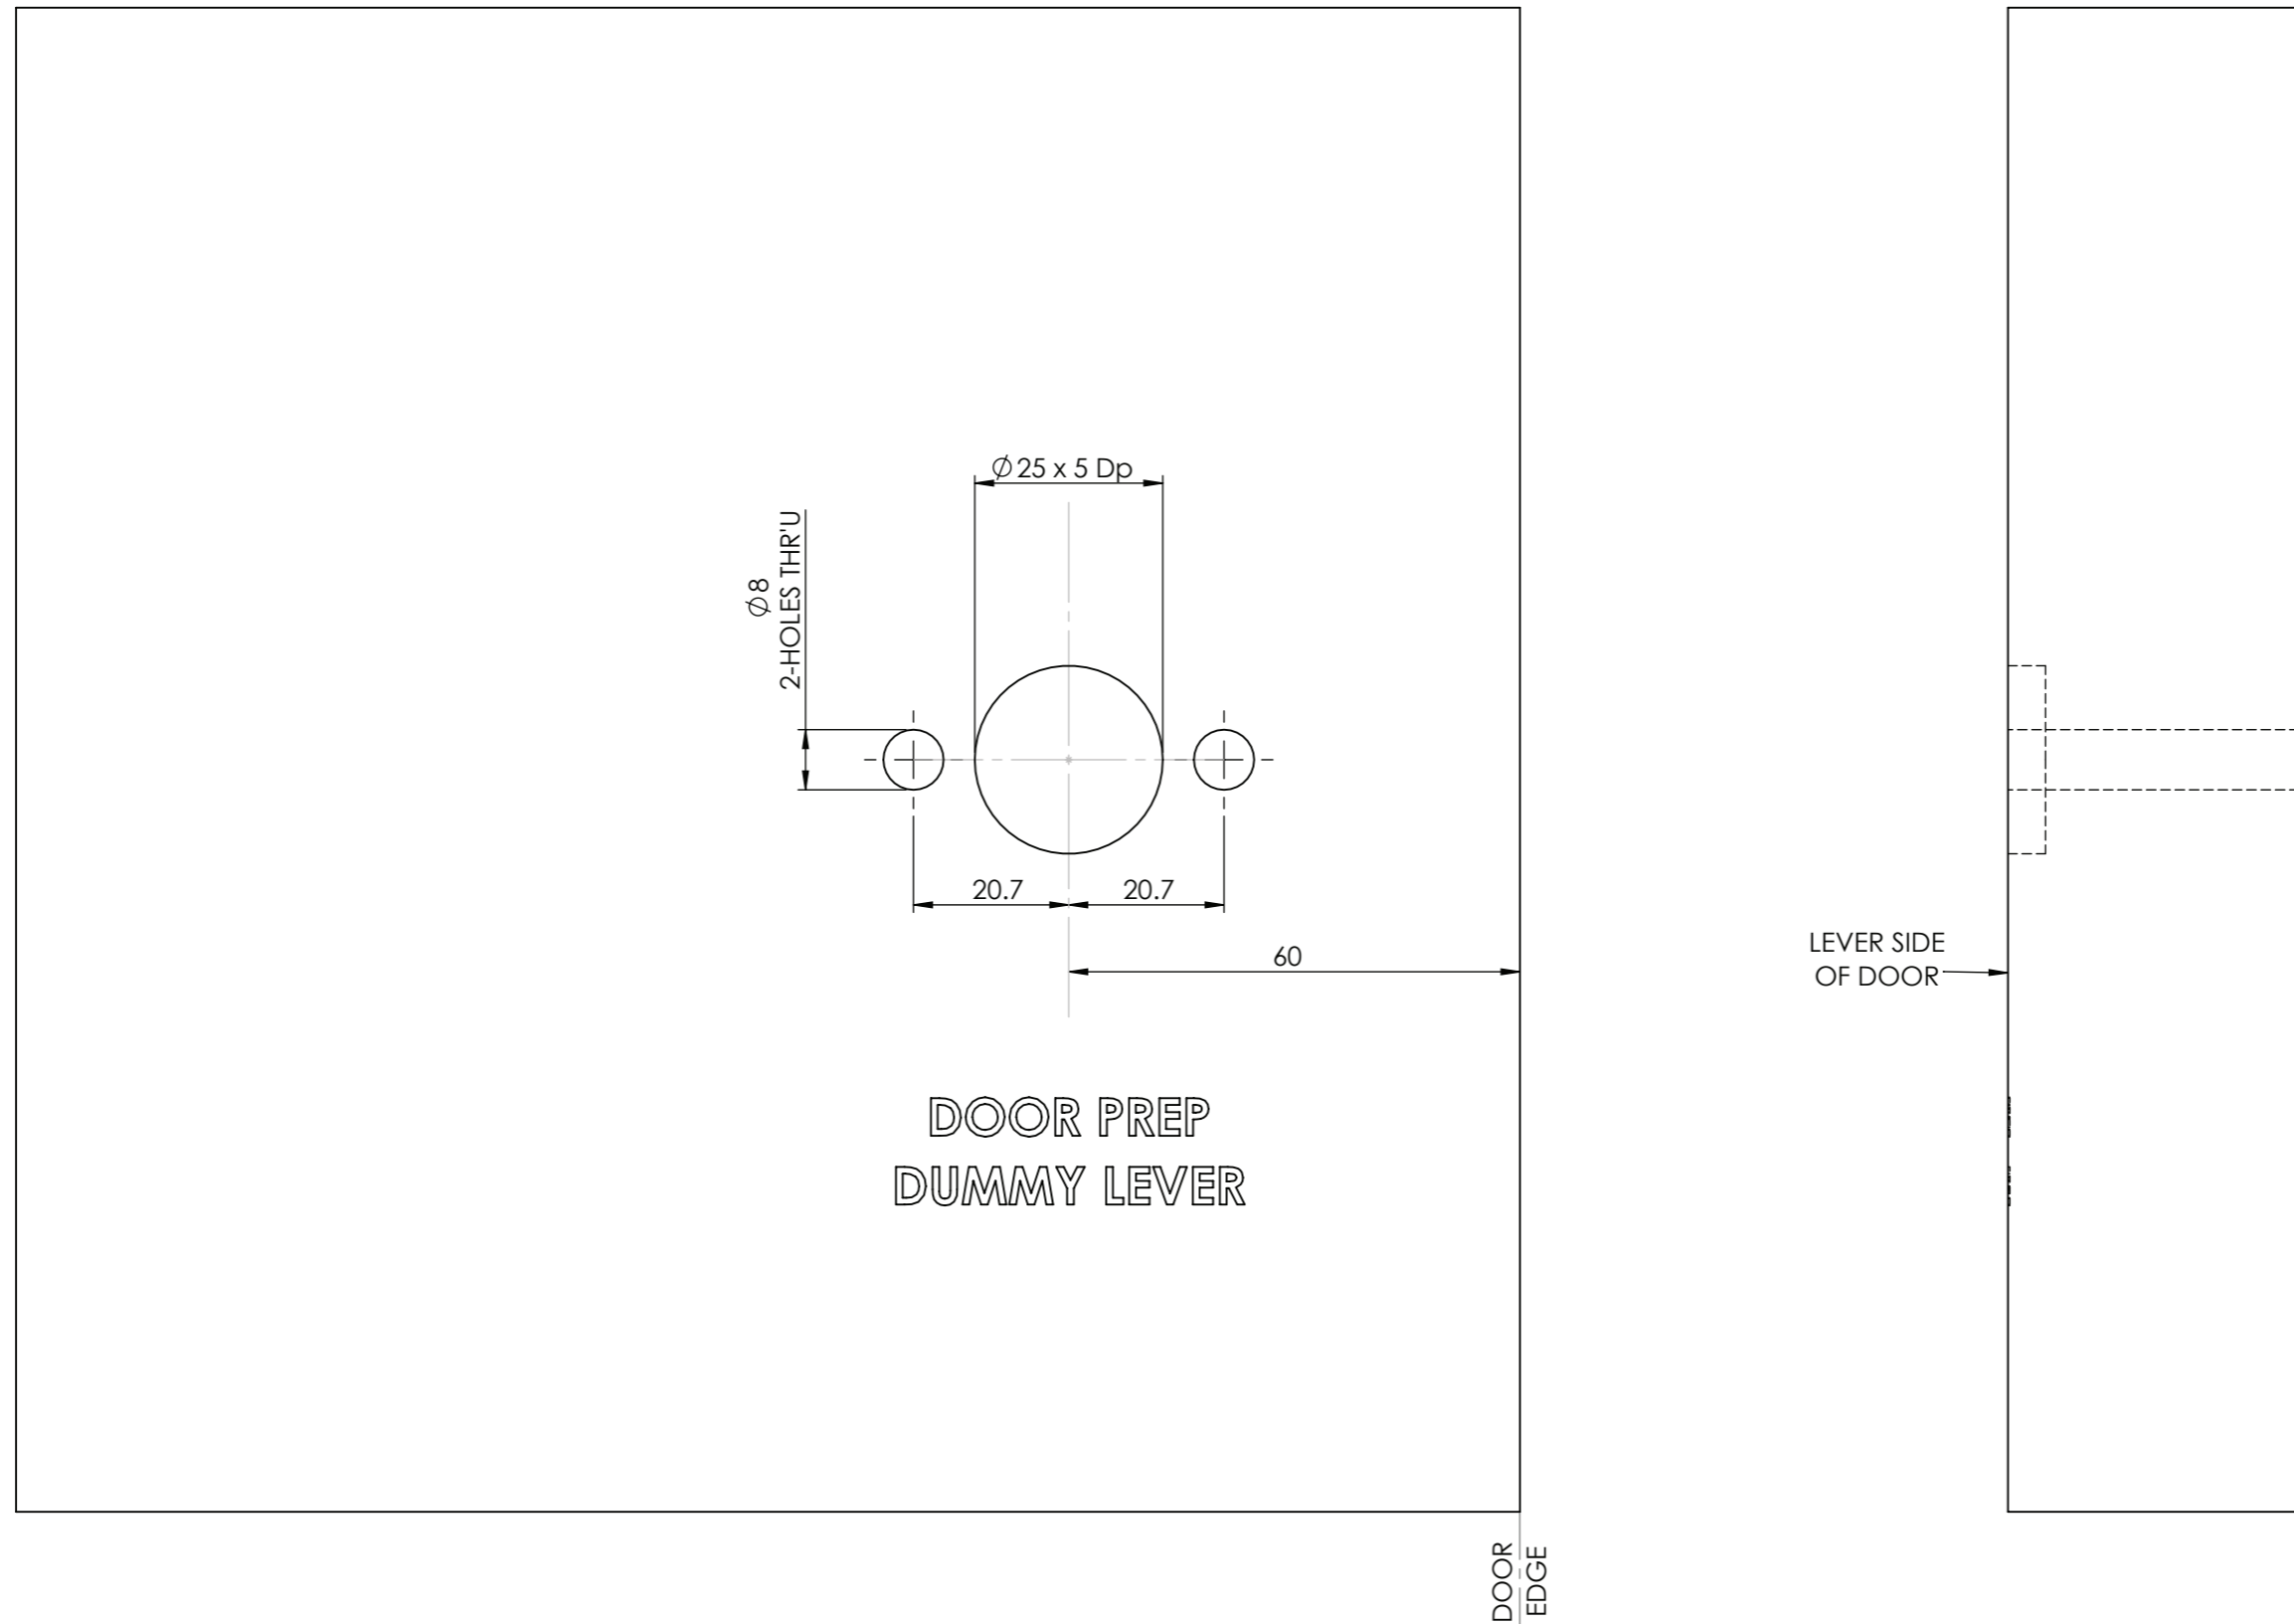

Medio and Form Series Dummy Trim Door Preparation Template

NOTE:- TO USE AS PAPER TEMPLATE - PRINT AT SCALE 1:1