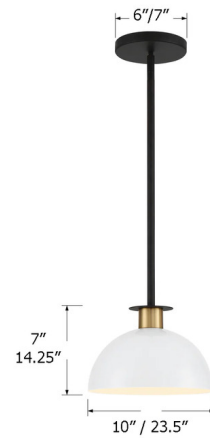

Description

The Gigi Pendant balances a white metal shade against contrasting black and brass finishes for a fresh take on a classic mid-century-inspired silhouette. Its timeless design will complement a variety of interior decor styles. Canopy: 6/7 inch diameter.

Specifications

COLOR White
BODY FINISH Black / Antique Brass
WATTAGE 100W
DIMMER Standard 120V
DIMENSIONS 10"W x 7"H
BULB NOT INCLUDED 1 x A19/Medium (E26)/100W/120V Incandescent
OTHER BULB OPTIONS 1 x A19/Medium (E26)/120V LED
COUNTRY OF ORIGIN China

Technical Information

PRODUCT DIMENSIONS Downrods: One 6" and Three 12" Included

Notes: