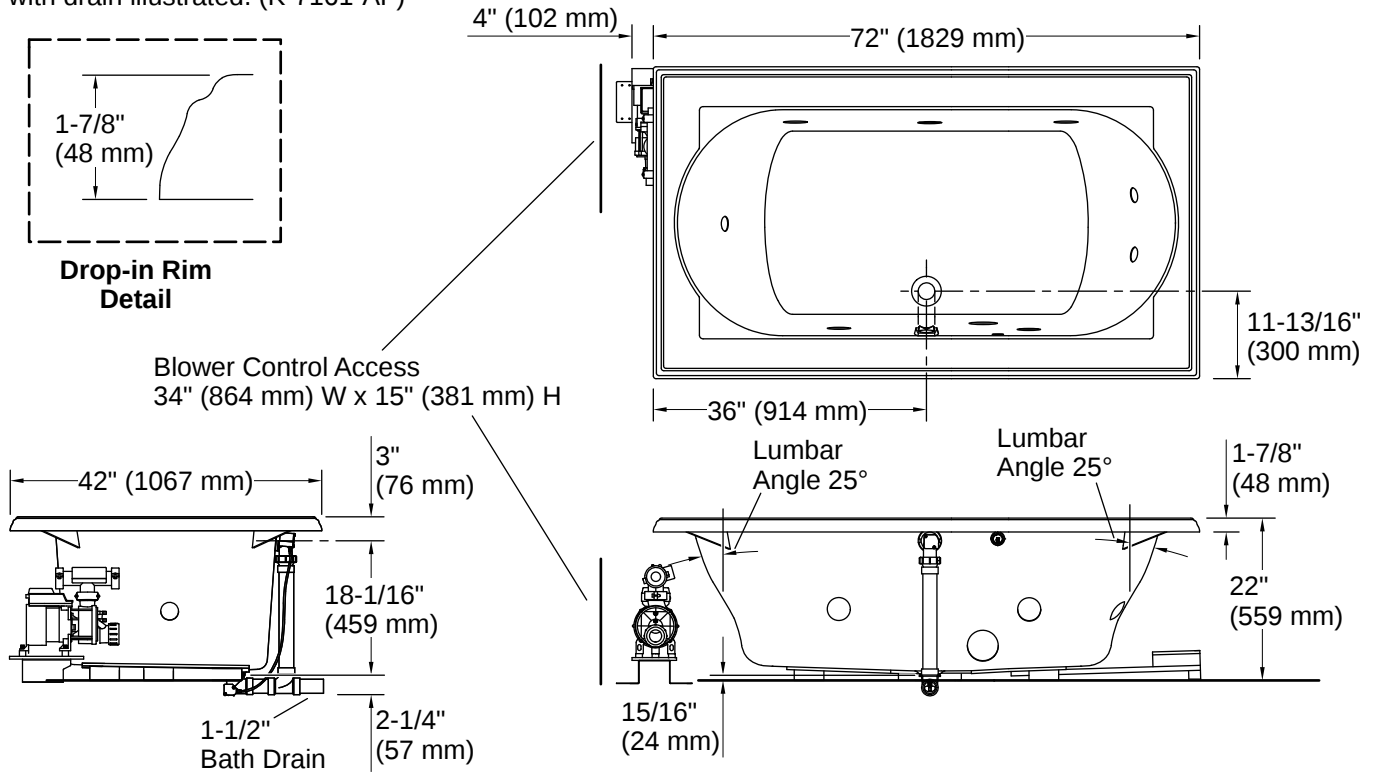

Technical Information

All product dimensions are nominal.

Drain Location:	Center
Drain Hole Diameter:	2-1/4" (57 mm)
Minimum Flat for Door:	3-13/16" (97 mm)
Basin Area, Bottom:	48" x 27" (1219 mm x 686 mm)
Basin Area, Top:	60" x 30" (1524 mm x 762 mm)
Water Depth:	16" (406 mm)
Water Capacity:	94 gal (355.8 L)
Minimum Floor Load:	45 lbs/ft ²
Weight:	135 lbs (61.2 kg)
Cutout:	Drop-in, 70-1/2" x 40-1/2" (1791 mm x 1029 mm)

No change in measurements if connected with drain illustrated. (K-7161-AF)

Installation

- Drop-in
- Rear center drain

Installation Notes

Install this product according to the installation instructions.

Measure your actual product for rough-in details.