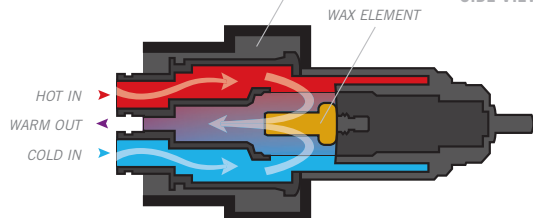

RP46463

Pressure-Balanced Valve Cartridge

Achieves consistent temperature by balancing the pressure of both the hot and cold water. The cartridge uses a spool-and-sleeve configuration to adjust the water pressure to assure a comfortable shower experience.

Dual-Function Monitor® Pressure-Balanced Valve Cartridge

- ▮ Balances water pressure for temperature control
- ▮ Maintains consistent temperature ($\pm 3.6^\circ\text{ F}$ or $\pm 2^\circ\text{ C}$) during a shower and from one shower to the next
- ▮ Independent volume control
- ▮ Replacement cartridges available
 - Lifetime warranty
 - Cartridge ships with trim
 - Found in all 17 Series Delta brand tub/showers

RP46074

Single-Function Monitor Pressure-Balanced Valve Cartridge

- ▮ Balances water pressure for temperature control
- ▮ Maintains constant temperature ($\pm 3.6^\circ\text{ F}$ or $\pm 2^\circ\text{ C}$) during a shower and from one shower to the next
- ▮ Replacement cartridges available
 - Lifetime warranty
 - Cartridge ships with trim
 - Found in all 13 and 14 Series Delta brand tub/showers

MULTICHOICE UNIVERSAL THERMOSTATIC CARTRIDGE

SIDE VIEW

As hot and cold water enter the chamber, the wax element within the Thermostatic Cartridge measures the temperature and adjusts the mix to maintain a consistent temperature.