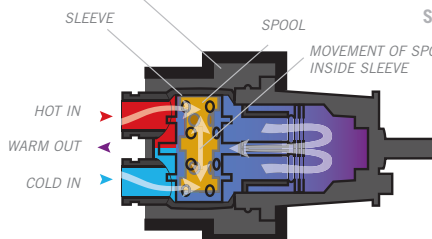

Dual-Function Monitor® Pressure-Balanced Valve Cartridge

- ▮ Balances water pressure for temperature control
- ▮ Maintains consistent temperature ($\pm 3.6^\circ\text{ F}$ or $\pm 2^\circ\text{ C}$) during a shower and from one shower to the next
- ▮ Independent volume control
- ▮ Replacement cartridges available
 - Lifetime warranty
 - Cartridge ships with trim
 - Found in all 17 Series Delta brand tub/showers

RP46074

Single-Function Monitor Pressure-Balanced Valve Cartridge

- ▮ Balances water pressure for temperature control
- ▮ Maintains constant temperature ($\pm 3.6^\circ\text{ F}$ or $\pm 2^\circ\text{ C}$) during a shower and from one shower to the next
- ▮ Replacement cartridges available
 - Lifetime warranty
 - Cartridge ships with trim
 - Found in all 13 and 14 Series Delta brand tub/showers

MULTICHOICE UNIVERSAL THERMOSTATIC CARTRIDGE

SIDE VIEW

As hot and cold water enter the chamber, the wax element within the Thermostatic Cartridge measures the temperature and adjusts the mix to maintain a consistent temperature.

MULTICHOICE UNIVERSAL PRESSURE-BALANCED CARTRIDGE

SIDE VIEW

The spool and sleeve in the Pressure-Balanced Cartridge work together, automatically adjusting the flow of incoming hot and cold water to maintain a consistent temperature based on pressure variances.