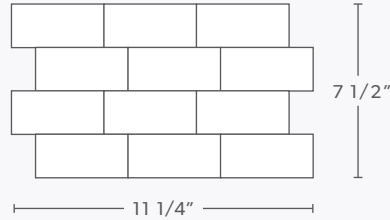

# New Wave - Dimensional Tile

**Crystal White**

**Silver Quartzite**

**Sutra Black**

Pattern: New Wave (mw2)

Finish: Honed

Thickness: 1/2" - 3/4"

This product comes in mesh mounted sheets.  
All dimensions are nominal. One Sheet = .58 sq. ft.