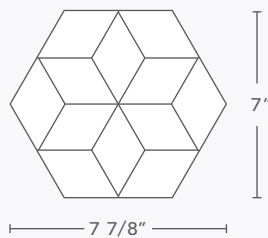

## Paragon Hex - Dimensional Tile

Crystal White

Sandstone Ocean

Sandstone Mint

Pattern: Paragon Hex (pp2)

Finish: Honed

Thickness: 1/2" - 3/4"

This product comes in mesh mounted sheets.  
All dimensions are nominal. One Sheet = .38 sq. ft.