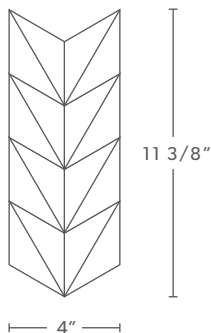

This product comes in mesh mounted sheets.
All dimensions are nominal. One Sheet = .32 sq. ft.

Color	Code
Sandstone Mint	pp1sm
Sandstone Ocean	pp1so

Suggested Usage

Interior Wall

Kitchen Backsplash

Fireplace Wall
Not in Firebox

Exterior Wall

Pool, Spa & Water Feature