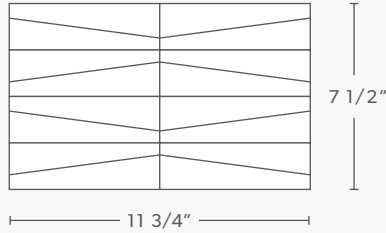

# Dunes - Dimensional Tile

**Crystal White**

**Sandstone Mint**

**Sandstone Ocean**

Pattern: Dunes (dp1)

Finish: Honed

Thickness: 1/2" - 3/4"

This product comes in mesh mounted sheets.  
All dimensions are nominal. One Sheet = .61 sq. ft.