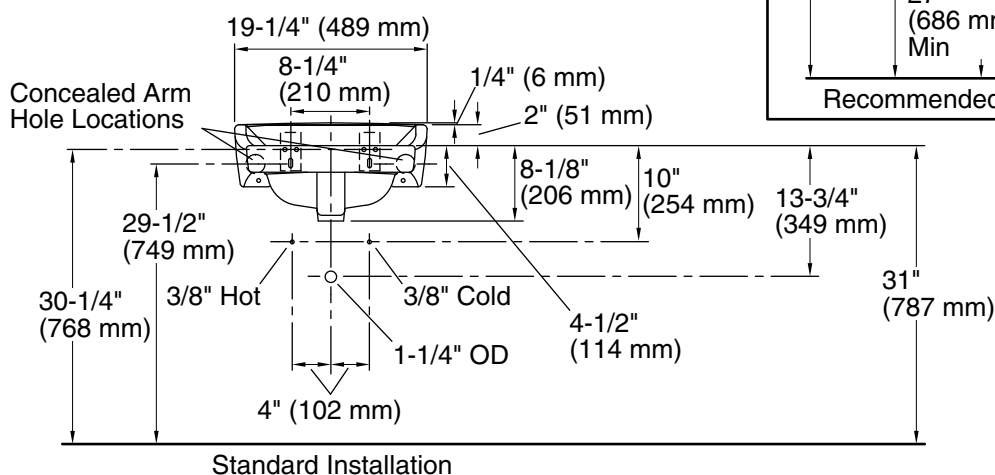

### Technical Information

All product dimensions are nominal.

Basin configuration:	Single Bowl
Center(s):	8" (203 mm)
Bowl area (Only):	Length: 14" (356 mm)
	Width: 11" (279 mm)
	Water depth: 4-7/16" (113 mm)
With overflow:	Yes
Number of deck holes:	3
Faucet hole(s):	1-3/8" (35 mm)
Drain hole:	1-3/4" (44 mm)