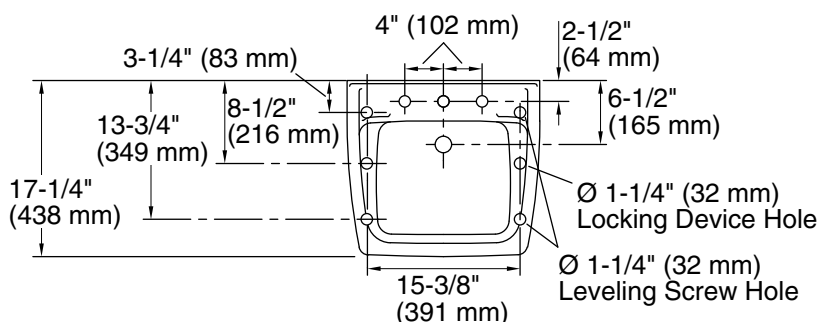

### Technical Information

All product dimensions are nominal.

Basin configuration:	Single Bowl
Center(s):	8" (203 mm)
Bowl area (Only):	Length: 14" (356 mm)
	Width: 11" (279 mm)
	Water depth: 4-7/16" (113 mm)
With overflow:	Yes
Number of deck holes:	3
Faucet hole(s):	1-3/8" (35 mm)
Drain hole:	1-3/4" (44 mm)