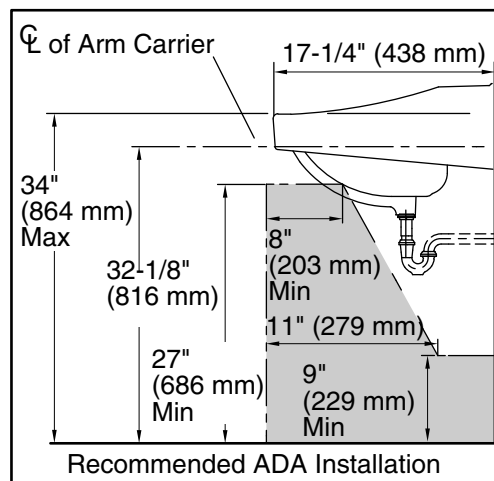

### Technical Information

All product dimensions are nominal.

Basin configuration:	Single Bowl
Center(s):	8" (203 mm)
Bowl area (Only):	Length: 14" (356 mm)
	Width: 11" (279 mm)
	Water depth: 4-7/16" (113 mm)
With overflow:	Yes
Number of deck holes:	3
Faucet hole(s):	1-3/8" (35 mm)
Drain hole:	1-3/4" (44 mm)