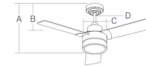

44" Fan with Light