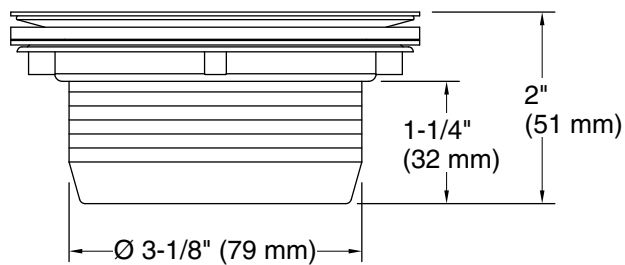

Technical Information

All product dimensions are nominal.

Material: Brass

Notes

Install this product according to the installation instructions.