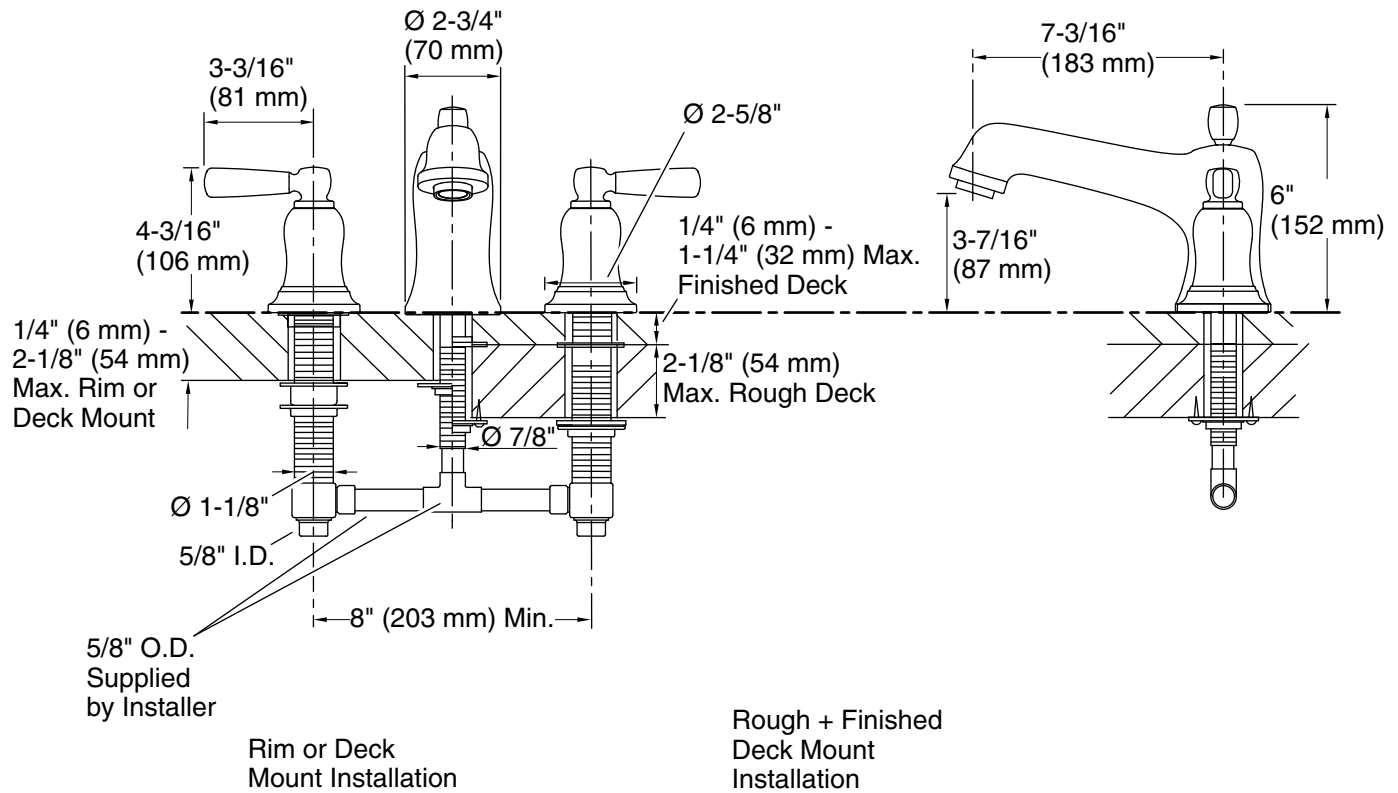

Technical Information

All product dimensions are nominal.

Notes

Install this product according to the installation instructions.

ADA, OBC, CSA B651 compliant when installed to the specific requirements of these regulations.