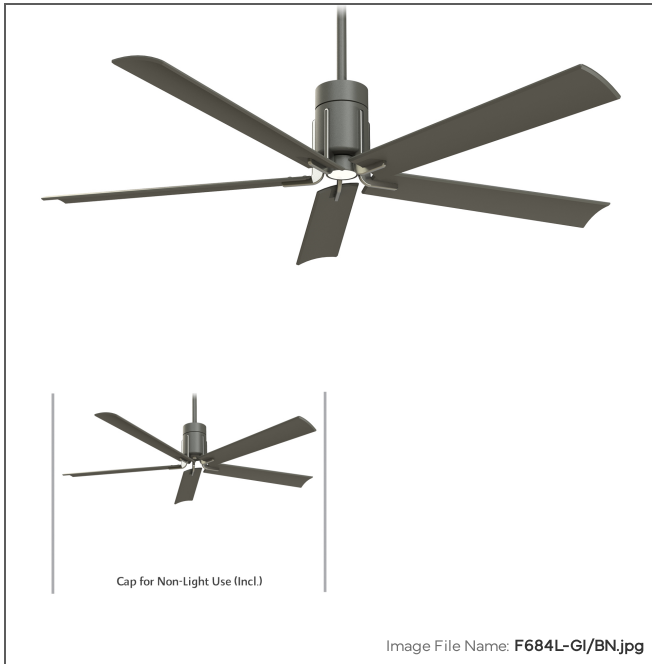

MINKA

AIRE

Clean - LED 60" Ceiling Fan

Item #:	F684L-GI/BN
UPC Code:	706411059056
Collection:	Clean
Category:	Interior
Product Type:	Fan
Subtype:	Ceiling Fan
Descriptive Finish 1:	Grey Iron With Brushed Nickel
ETL Certificate:	4009339
Patents:	U.S. Patent(s): D864,376; D950,040
Warranty Text:	Lifetime

Bond Compatible

LED

LED

ETL Listed

MEASUREMENTS

Length:	60
Width:	60
Height:	16.5
Product Weight:	17.64
Ceiling to Blade:	16.25
Ceiling to Lowest Point:	16.5
Downrod Included:	Yes
Downrod Length 1:	6
Downrod Width 1:	0.75
Cord Length:	80
Wire Length:	80
Blade Finish:	Grey Iron
Blade Material:	ABS
Slope:	Yes
Reversible Rotation:	Yes
Number of Blades:	5
Blade Pitch:	12
Blade Sweep:	60
Blade Length:	60
Reversible Blades:	No
Number of Speeds:	6
Motor Size:	123x30mm
Motor Type:	DC

Shade Finish:	Etched White
Shade Material:	Glass
Shade Quantity:	1

SHIPPING

Cartons Per Unit:	1
Case Pack:	1
Ship Length:	29.38
Ship Width:	15.25
Ship Height:	11.63
Ship Weight:	21.87
Ship Volume:	3.015
Small Parcel:	Yes