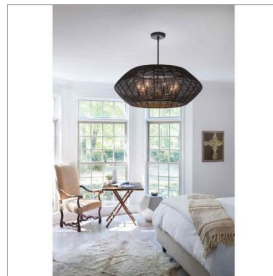

lisa mcdennon
COLLECTION

LUCA

40385BLK

LARGE CONVERTIBLE DRUM CHANDELIER

Luca's coastal vibe is permeated with a slightly exotic edge. The bold pendant showcases a robust, woven drum shade, and a full finished cluster for plenty of functional light offered in a variety of finish options. Luca is part of the Lisa McDennon Collection.

DETAILS	
FINISH:	Black
MATERIAL:	Steel
SHADE:	Black
SLOPE DEGREE:	90
DIMMABLE:	YES - WITH DIMMABLE LAMP (NOT INCLUDED)

DIMENSIONS	
WIDTH:	38"
HEIGHT:	14.5"
WEIGHT:	5.5lb

LIGHT SOURCE	
LIGHT SOURCE:	Socketed
WATTAGE:	7-5w Cand. LED, 60w Equiv.
VOLTAGE:	120v

MOUNTING	
CANOPY:	6.5" Dia.
LEAD WIRE:	1 X 120"
MAX HEIGHT:	48.3

SHIPPING	
CARTON LENGTH:	41.5
CARTON WIDTH:	41.5
CARTON HEIGHT:	18.5
CARTON WEIGHT:	20

PRODUCT DETAILS:

- Can be hung on a sloped ceiling
- Includes (1) 6" stem and (2) 12" stems to customize hanging height
- Convertible design can be hung as a pendant or semi-flush mount
- Dry Rated
- Part of the Lisa McDennon Collection of eclectic lighting designs, blending traditional and modern West Coast styles with striking natural elements, sculptural silhouettes, and layered textiles
- Eclectic style that mixes unconventional elements; Unique and sophisticated designs that feel modern and vintage at the same time
- Convertible design can be hung as a chandelier or semi-flush mount