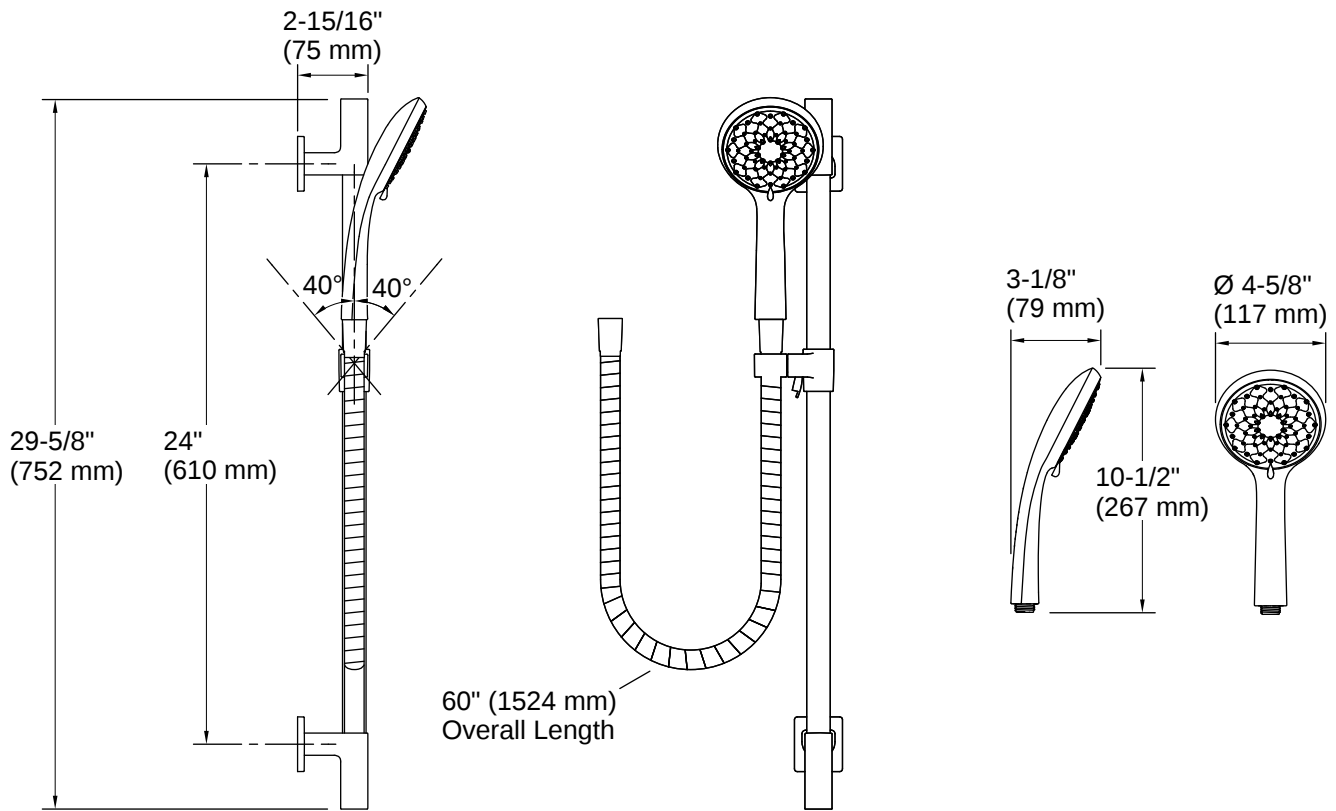

Installation Notes

Install this product according to the installation instructions.

Plumbing codes require approved backflow prevention devices to be installed in-line to handshowers. Please consult with local plumbing officials.

IMPORTANT! The sidebar must be mounted to stud framing at both the top and bottom mounting locations. Do not use or depend on plastic wall anchors to attach the sidebar.

ADA compliant when installed to the specific requirements of these regulations.