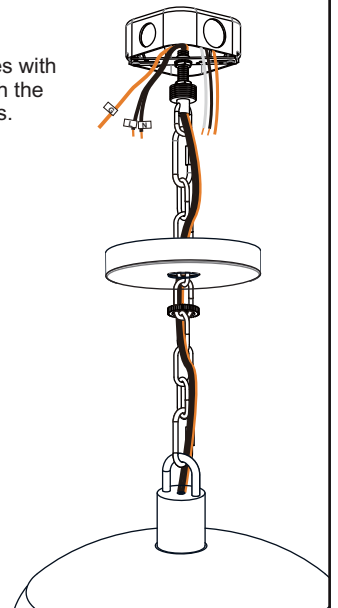

SAFETY INFORMATION

Please read and understand this entire manual before attempting to assemble, install or operate the product.

WARNING

- RISK OF ELECTRIC SHOCK - Before beginning installation, turn off electricity at the circuit breaker box or the main fuse box.
- RISK OF FIRE - Use bulbs specified by the markings and/or labels on the fixture.
- Use ONLY LED bulbs in this fixture. Incandescent and halogen lamps may cause severe thermal damage.

PACKAGE CONTENTS

MOUNTING HARDWARE

1 Install Shade to Fixture Body

2 Install Crossbar Assembly

3 Install Fixture Chain

OPTIONAL: Adjust Chain as desired, using pliers and soft cloth (neither included).

Suggested chain length for Ceiling height:
 8 feet ceiling: use 1 links of chain and 2 quick links
 9 feet ceiling: use 11 links of chain and 2 quick links
 10 feet ceiling: use 21 links of chain and 2 quick links.

4 Pull Supply Wires

Pull the supply wires with ground wire through the chain alternate links.

5 Wiring

6 Install Ceiling Canopy

* Ceiling Canopy shape is varies depends on item purchased.

7 Install Bulbs

Install three correct bulbs referring to fixture markings and/or labels for maximum wattage.

Recommended Bulb Type (not included):

BULB BASE TYPE
Candelabra (E12)

BULB SHAPE
TYPE B
LED ONLY

Your installation is now complete! Restore electricity and save this sheet for future reference.