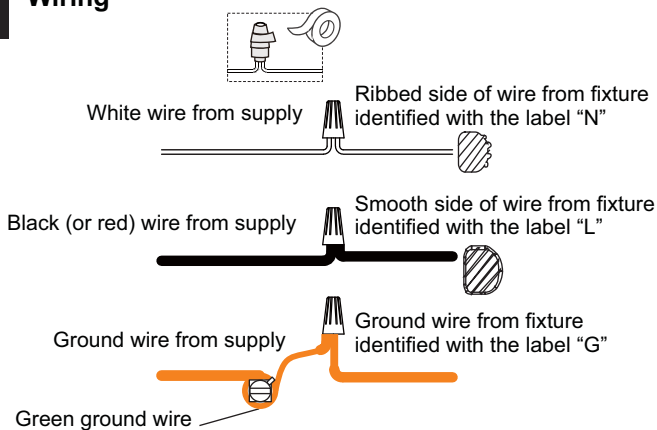

CAUTION

- For your safety, read instructions completely before beginning installation.
- If in doubt about electrical installation, consult a licensed electrician.
- Turn off electricity to fixture before replacing the bulb(s).

PACKAGE CONTENTS

MOUNTING HARDWARE

1 Install Shade to Fixture Body

2 Install Crossbar Assembly

3 Install Fixture Chain

OPTIONAL: Adjust Chain as desired, using pliers and soft cloth (neither included).

Suggested chain length for Ceiling height:
 8 feet ceiling: use 1 links of chain and 2 quick links
 9 feet ceiling: use 11 links of chain and 2 quick links
 10 feet ceiling: use 21 links of chain and 2 quick links.

4 Pull Supply Wires

Pull the supply wires with ground wire through the chain alternate links.

5 Wiring

6 Install Ceiling Canopy

* Ceiling Canopy shape is varies depends on item purchased.

7 Install Bulbs

Install three correct bulbs referring to fixture markings and/or labels for maximum wattage.