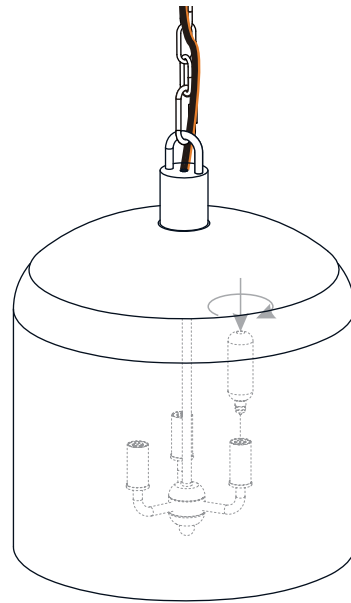

PACKAGE CONTENTS

MOUNTING HARDWARE

1 Install Shade to Fixture Body

2 Install Crossbar Assembly

3 Install Fixture Chain

OPTIONAL: Adjust Chain as desired, using pliers and soft cloth (neither included).

Suggested chain length for Ceiling height:
 8 feet ceiling: use 1 links of chain and 2 quick links
 9 feet ceiling: use 11 links of chain and 2 quick links
 10 feet ceiling: use 21 links of chain and 2 quick links.

4 Pull Supply Wires

Pull the supply wires with ground wire through the chain alternate links.

5 Wiring

6 Install Ceiling Canopy

* Ceiling Canopy shape is varies depends on item purchased.

7 Install Bulbs

Install three correct bulbs referring to fixture markings and/or labels for maximum wattage.

Recommended Bulb Type (not included):

BULB BASE TYPE
Candelabra (E12)

BULB SHAPE
TYPE B
LED ONLY

Your installation is now complete! Restore electricity and save this sheet for future reference.