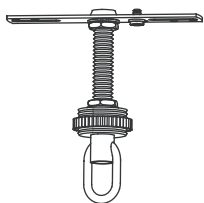

CAUTION

- For your safety, read instructions completely before beginning installation.
- If in doubt about electrical installation, consult a licensed electrician.
- Turn off electricity to fixture before replacing the bulb(s).

PACKAGE CONTENTS

MOUNTING HARDWARE

1 Install Shade to Fixture Body

2 Install Crossbar Assembly

3 Install Fixture Chain

OPTIONAL: Adjust Chain as desired, using pliers and soft cloth (neither included).

Suggested chain length for Ceiling height:
 8 feet ceiling: use 1 links of chain and 2 quick links
 9 feet ceiling: use 11 links of chain and 2 quick links
 10 feet ceiling: use 21 links of chain and 2 quick links.