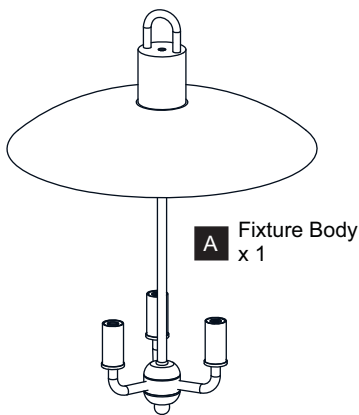

PACKAGE CONTENTS

MOUNTING HARDWARE

1 Install Shade to Fixture Body

2 Install Crossbar Assembly

3 Install Fixture Chain

OPTIONAL: Adjust Chain as desired, using pliers and soft cloth (neither included).

Suggested chain length for Ceiling height:
 8 feet ceiling: use 1 links of chain and 2 quick links
 9 feet ceiling: use 11 links of chain and 2 quick links
 10 feet ceiling: use 21 links of chain and 2 quick links.