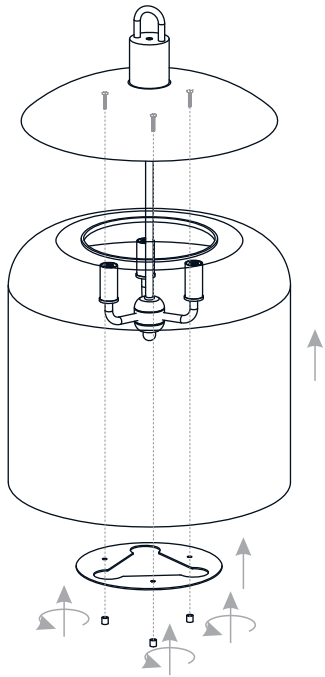

PACKAGE CONTENTS

MOUNTING HARDWARE

1 Install Shade to Fixture Body

2 Install Crossbar Assembly

3 Install Fixture Chain

OPTIONAL: Adjust Chain as desired, using pliers and soft cloth (neither included).

Suggested chain length for Ceiling height:
 8 feet ceiling: use 1 links of chain and 2 quick links
 9 feet ceiling: use 11 links of chain and 2 quick links
 10 feet ceiling: use 21 links of chain and 2 quick links.

4 Pull Supply Wires

Pull the supply wires with ground wire through the chain alternate links.

5 Wiring

6 Install Ceiling Canopy

* Ceiling Canopy shape is varies depends on item purchased.

7 Install Bulbs

Install three correct bulbs referring to fixture markings and/or labels for maximum wattage.