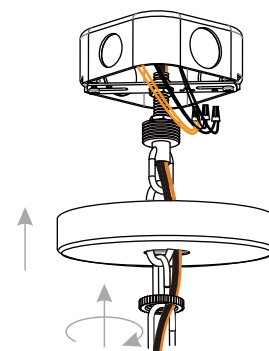

PACKAGE CONTENTS

MOUNTING HARDWARE

1 Install Shade to Fixture Body

2 Install Crossbar Assembly

3 Install Fixture Chain

OPTIONAL: Adjust Chain as desired, using pliers and soft cloth (neither included).

Suggested chain length for Ceiling height:
 8 feet ceiling: use 1 links of chain and 2 quick links
 9 feet ceiling: use 11 links of chain and 2 quick links
 10 feet ceiling: use 21 links of chain and 2 quick links.

4 Pull Supply Wires

Pull the supply wires with ground wire through the chain alternate links.

5 Wiring

6 Install Ceiling Canopy

* Ceiling Canopy shape is varies depends on item purchased.

7 Install Bulbs

Install three correct bulbs referring to fixture markings and/or labels for maximum wattage.

Recommended Bulb Type (not included):

BULB BASE TYPE
Candelabra (E12)

BULB SHAPE
TYPE B
LED ONLY

Your installation is now complete! Restore electricity and save this sheet for future reference.