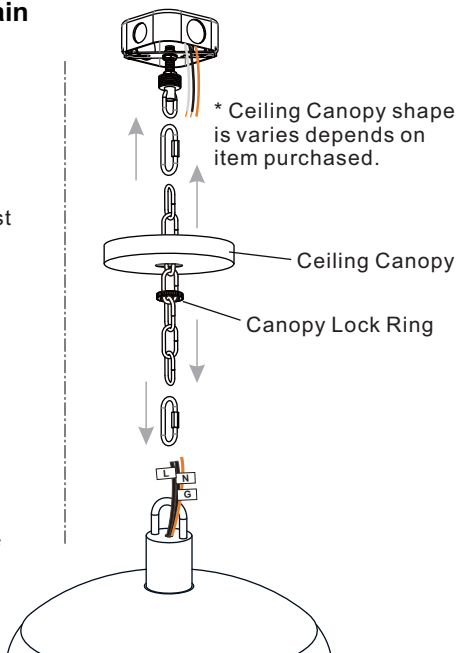

PACKAGE CONTENTS

MOUNTING HARDWARE

1 Install Shade to Fixture Body

2 Install Crossbar Assembly

3 Install Fixture Chain

OPTIONAL: Adjust Chain as desired, using pliers and soft cloth (neither included).

Suggested chain length for Ceiling height:
 8 feet ceiling: use 1 links of chain and 2 quick links
 9 feet ceiling: use 11 links of chain and 2 quick links
 10 feet ceiling: use 21 links of chain and 2 quick links.

4 Pull Supply Wires

Pull the supply wires with ground wire through the chain alternate links.

5 Wiring

6 Install Ceiling Canopy

* Ceiling Canopy shape is varies depends on item purchased.

7 Install Bulbs

Install three correct bulbs referring to fixture markings and/or labels for maximum wattage.

Recommended Bulb Type (not included):

BULB BASE TYPE
Candelabra (E12)

BULB SHAPE
TYPE B
LED ONLY

Your installation is now complete! Restore electricity and save this sheet for future reference.