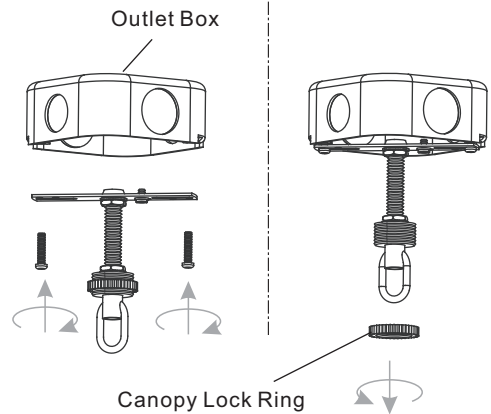

PACKAGE CONTENTS

MOUNTING HARDWARE

1 Install Shade to Fixture Body

2 Install Crossbar Assembly

3 Install Fixture Chain

OPTIONAL: Adjust Chain as desired, using pliers and soft cloth (neither included).

Suggested chain length for Ceiling height:
 8 feet ceiling: use 1 links of chain and 2 quick links
 9 feet ceiling: use 11 links of chain and 2 quick links
 10 feet ceiling: use 21 links of chain and 2 quick links.

4 Pull Supply Wires

Pull the supply wires with ground wire through the chain alternate links.

5 Wiring

6 Install Ceiling Canopy

* Ceiling Canopy shape is varies depends on item purchased.

7 Install Bulbs

Install three correct bulbs referring to fixture markings and/or labels for maximum wattage.